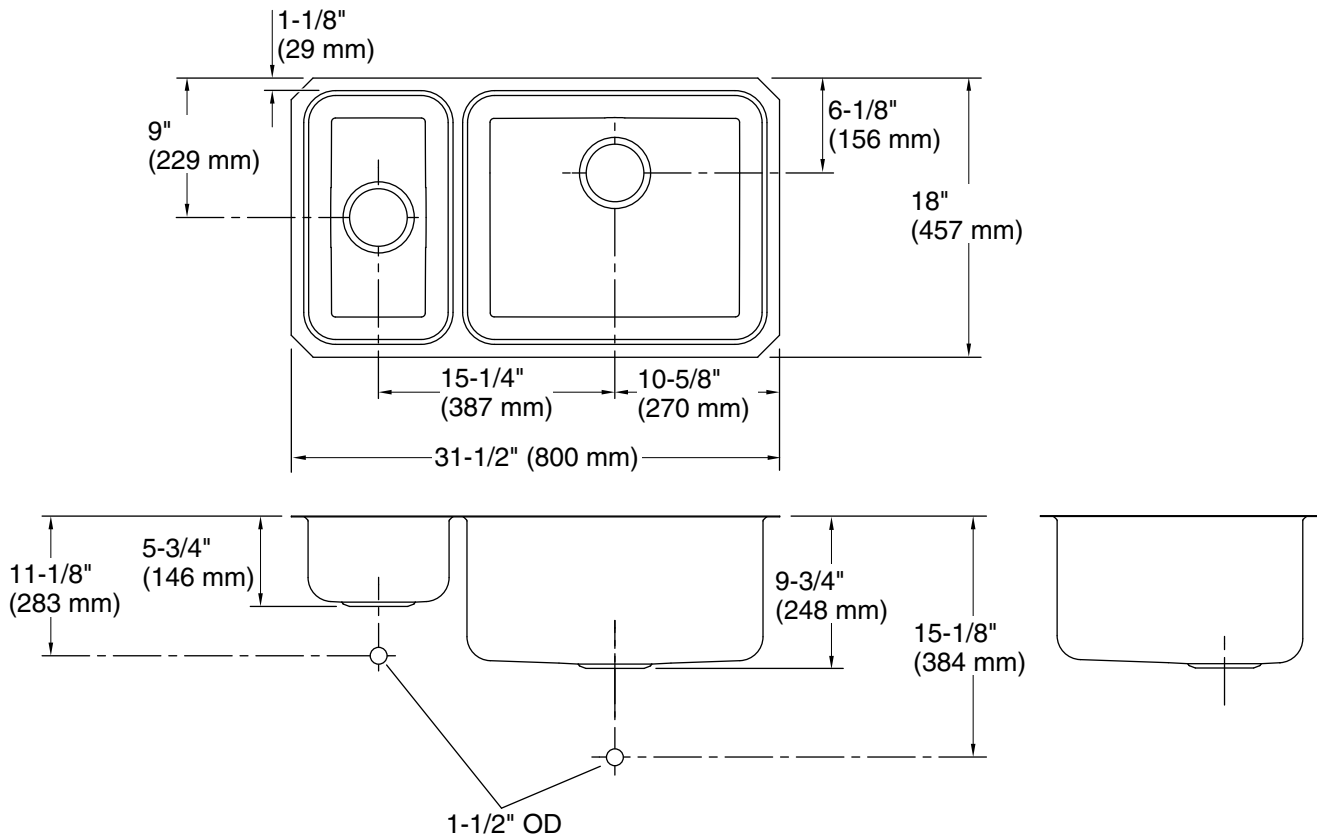

**Undertone®**  
31-1/2" undermount double-bowl kitchen sink  
**K-3174-L**

**Features**

- 36" minimum base cabinet width
- Large/small bowls with high/low design
- 5-1/2" depth left bowl and 9-1/2" depth right bowl
- Includes installation hardware

## Technical Information

All product dimensions are nominal.

Basin configuration: Large Bowl on Right

Min. base cabinet width: 36" (914 mm)

Bowl area (Left): Length: 9" (229 mm)  
 Width: 15-3/4" (400 mm)  
 Bowl depth: 5-1/2" (140 mm)  
 Water depth: 5-1/2" (140 mm)

Bowl area (Right): Length: 19" (483 mm)  
 Width: 15-3/4" (400 mm)  
 Bowl depth: 9-1/2" (241 mm)  
 Water depth: 9-1/2" (241 mm)

Drain hole: 3-3/4" (94 mm)

Template: 1221369-7, required, included