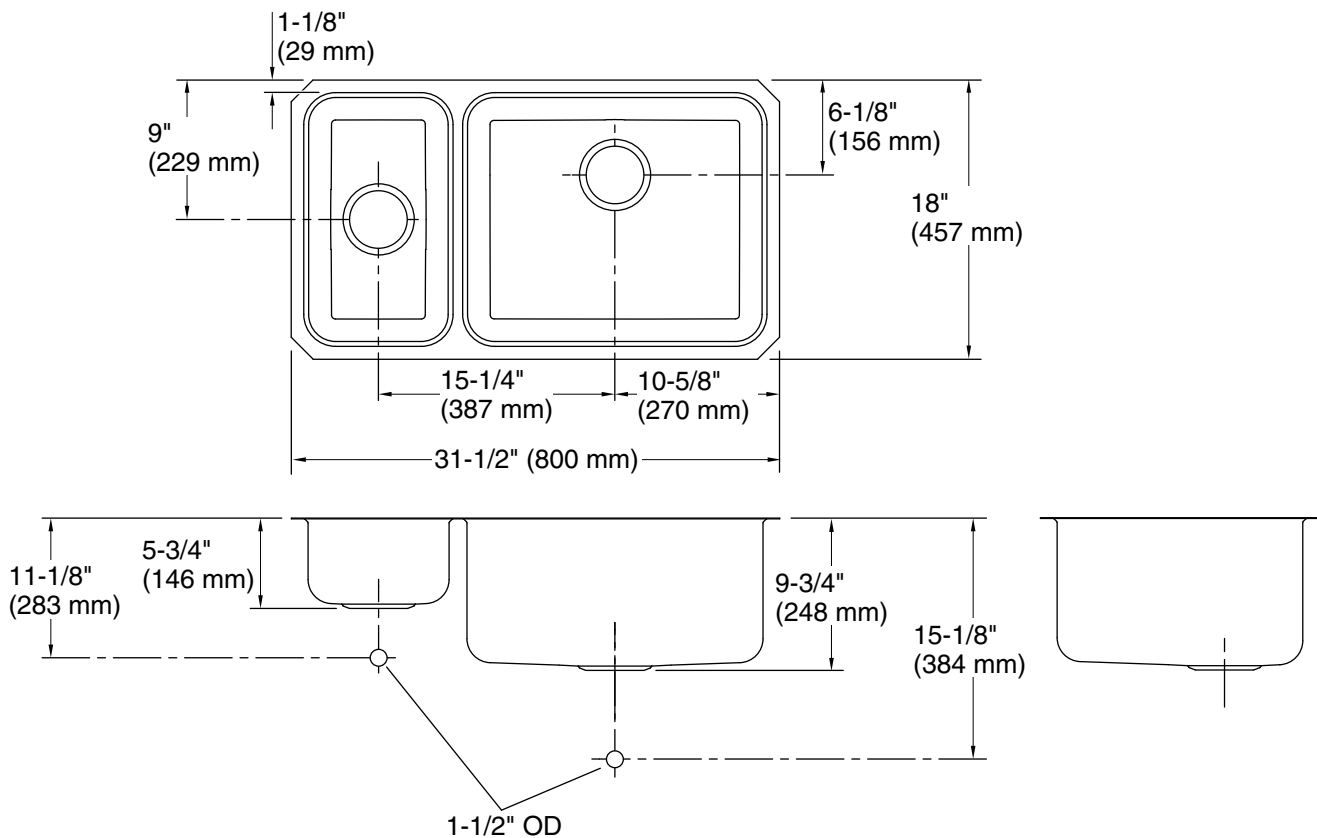

**Undertone®**  
31-1/2" undermount double-bowl kitchen sink  
**K-3174-L**

**Features**

- 36" minimum base cabinet width
- Large/small bowls with high/low design
- 5-1/2" depth left bowl and 9-1/2" depth right bowl
- Includes installation hardware

### Technical Information

All product dimensions are nominal.

Basin configuration: Large Bowl on Right

Min. base cabinet width: 36" (914 mm)

Bowl area (Left): Length: 9" (229 mm)  
Width: 15-3/4" (400 mm)  
Bowl depth: 5-1/2" (140 mm)  
Water depth: 5-1/2" (140 mm)

Bowl area (Right): Length: 19" (483 mm)  
Width: 15-3/4" (400 mm)  
Bowl depth: 9-1/2" (241 mm)  
Water depth: 9-1/2" (241 mm)

Drain hole: 3-3/4" (94 mm)

Template: 1221369-7, required, included