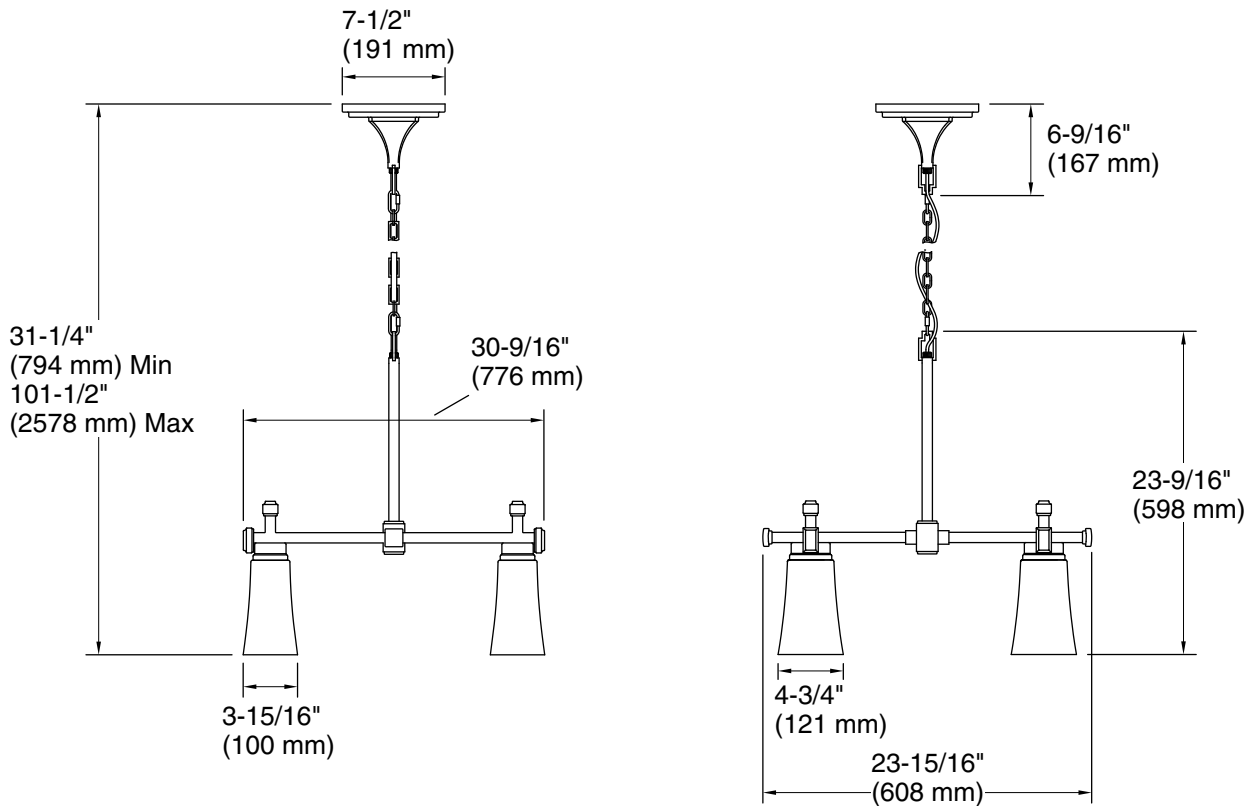

Features

- Clear, bell-shaped shades hang delicately from chunky bars and square bases in versatile, traditionally inspired designs
- Coordinates with faucets in the Riff collection
- Requires four bulbs with medium (E26) base; T10 bulb recommended (sold separately)
- Suitable for damp locations, per UL 1598
- Includes installation hardware
- Fixture is dimmable when paired with dimmer switch and compatible bulbs

Color	Code	Description
	SNL	Polished Nickel
	2GL	Brushed Moderne Brass

Required Electrical Service

One circuit required.

120 V, 2 A, 60 Hz

Technical Information

All product dimensions are nominal.

Material:	Steel, Aluminum, Zinc, Glass
Number of Lights:	4
Lighting Type:	Socket-based
Socket Type:	E-26 Medium
Number of Shades:	4
Shade Type:	Glass - clear
Hanging Type:	Chain
Height:	31-1/4" (794 mm) - 101-1/2" (2578 mm)