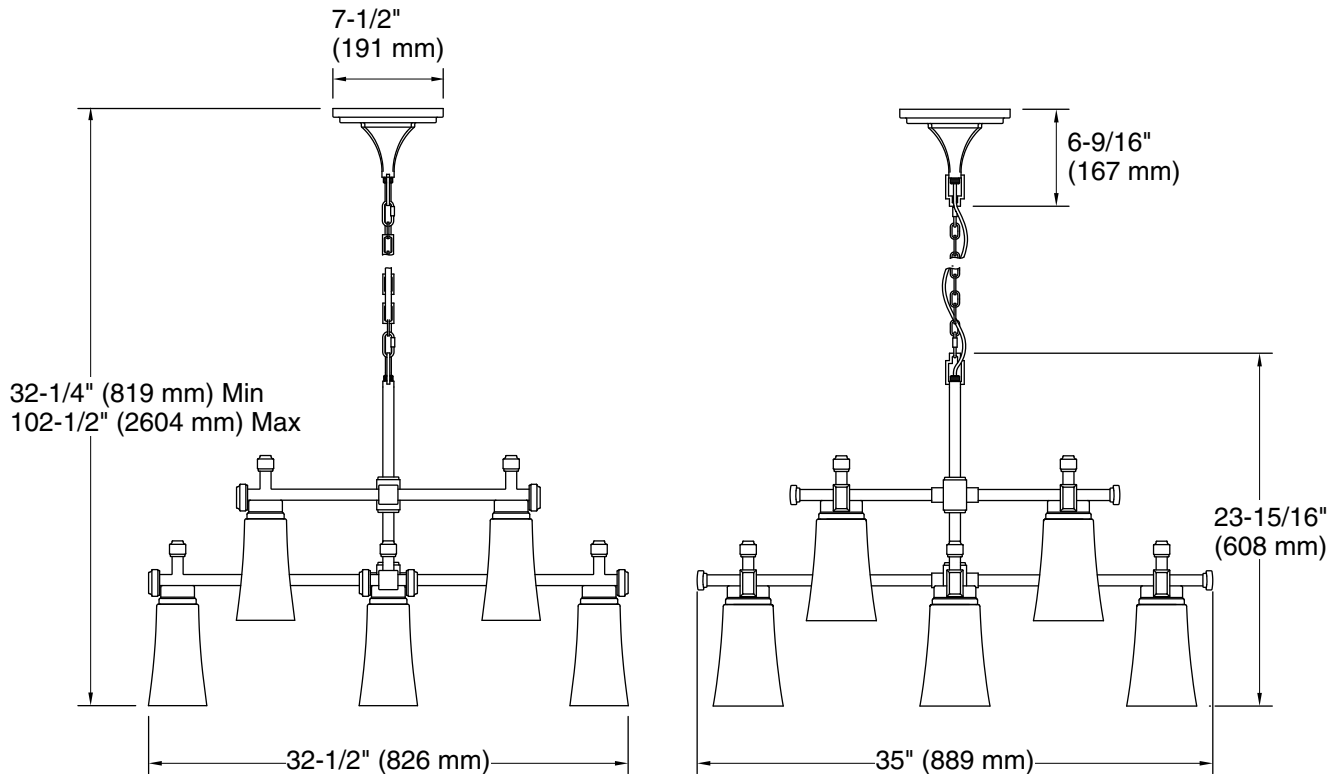

Required Electrical Service

One circuit required.

120 V, 4 A, 60 Hz

Technical Information

All product dimensions are nominal.

Material:	Steel, Aluminum, Zinc, Glass
Number of Lights:	8
Lighting Type:	Socket-based
Socket Type:	E-26 Medium
Number of Shades:	8
Shade Type:	Glass - clear
Hanging Type:	Chain
Height:	32-1/4" (819 mm) - 102-1/2" (2604 mm)