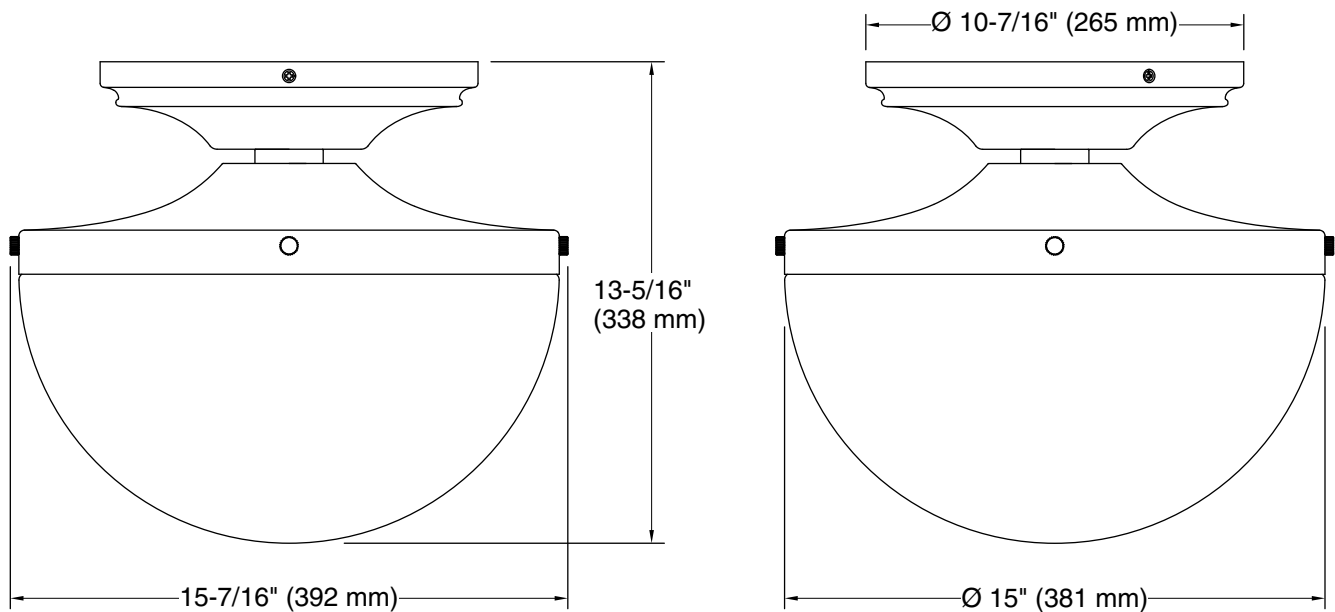

Required Electrical Service

One circuit required.

120 V, 1 A, 60 Hz

Technical Information

All product dimensions are nominal.

Material: Steel, Aluminum, Glass

Number of Lights: 2

Lighting Type: Socket-based

Socket Type: E-26 Medium

Number of Shades: 1

Shade Type: Clear Glass

Hanging Type: Non-hanging