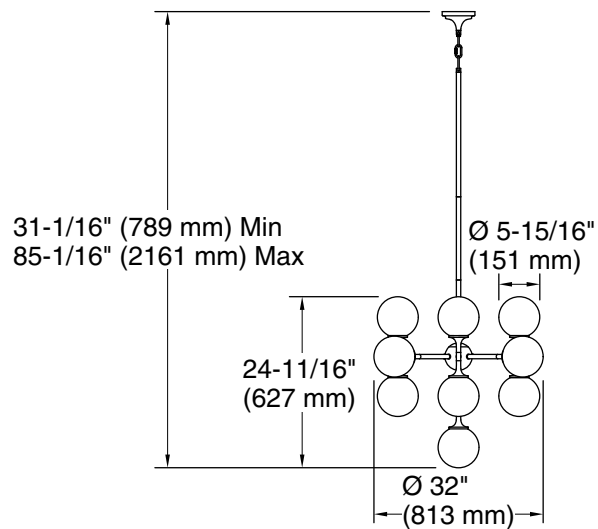

Required Electrical Service

One circuit required.

120 V, 6.5 A, 60 Hz

Technical Information

All product dimensions are nominal.

Material:	Steel, Aluminum, Zinc, Glass
Number of Lights:	13
Lighting Type:	Socket-based
Socket Type:	E-12 Candelabra
Number of Shades:	13
Shade Type:	Glass - clear
Hanging Type:	Downrod
Downrod Detail:	1 x 3" (76 mm), 1 x 6" (152 mm), 1 x 12" (305 mm), 2 x 18" (457 mm)
Height:	31-1/16" (788 mm) - 85-1/16" (2160 mm)