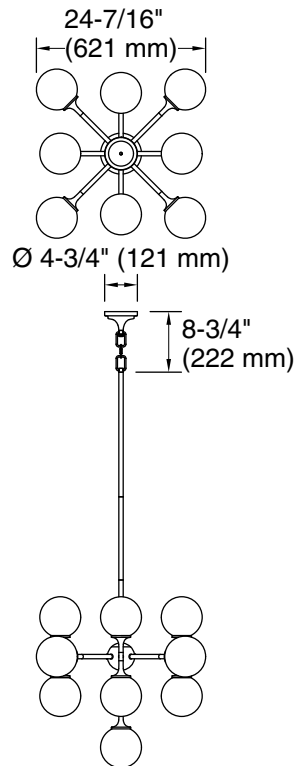

Required Electrical Service

One circuit required.

120 V, 6.5 A, 60 Hz

Technical Information

All product dimensions are nominal.

Material:	Steel, Aluminum, Zinc, Glass
Number of Lights:	13
Lighting Type:	Socket-based
Socket Type:	E-12 Candelabra
Number of Shades:	13
Shade Type:	Glass - clear
Hanging Type:	Downrod
Downrod Detail:	1 x 3" (76 mm), 1 x 6" (152 mm), 1 x 12" (305 mm), 2 x 18" (457 mm)
Height:	31-1/16" (788 mm) - 85-1/16" (2160 mm)