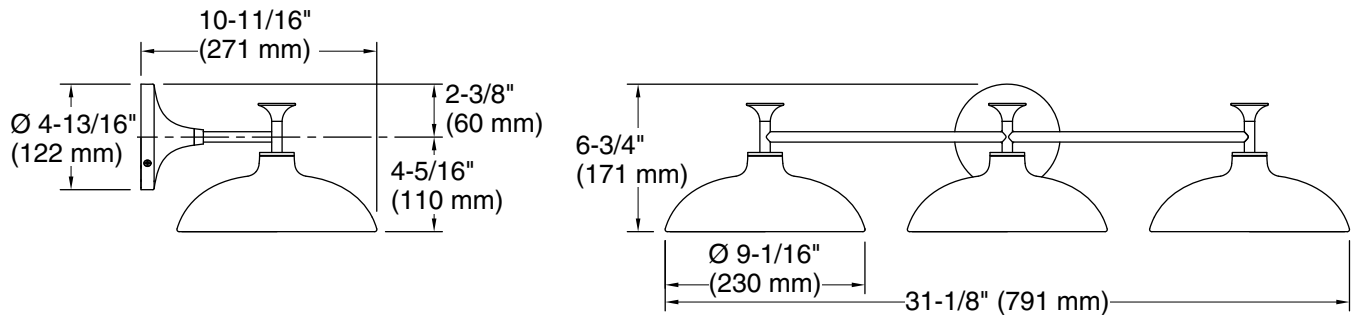

Required Electrical Service

One circuit required.

120 V, 1.5 A, 60 Hz

Technical Information

All product dimensions are nominal.

Material: Steel, Aluminum, Glass

Number of Lights: 3

Lighting Type: Socket-based

Socket Type: E-12 Candelabra

Number of Shades: 3

Shade Type: Glass - clear

Hanging Type: Non-hanging