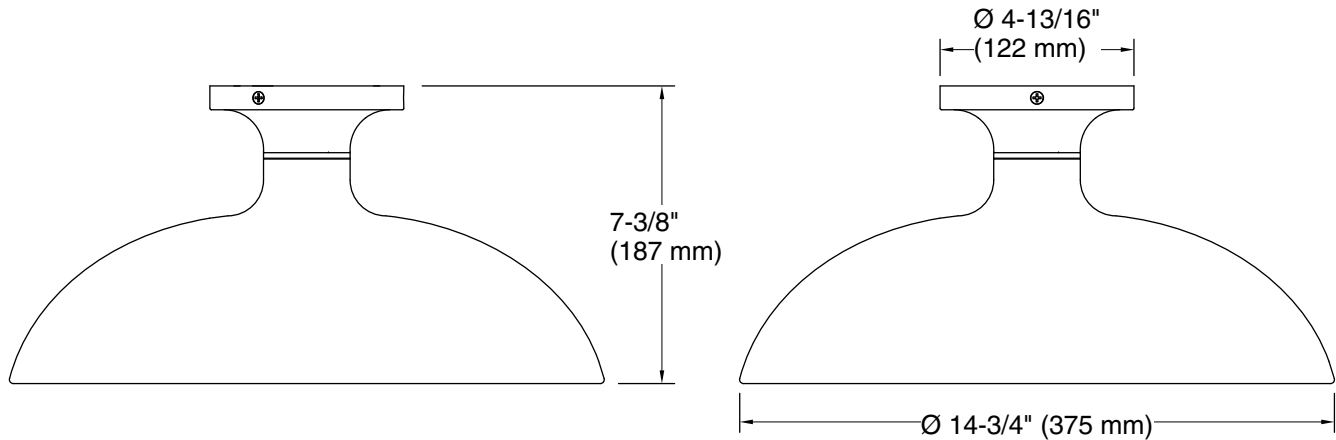

Required Electrical Service

One circuit required.

120 V, 0.833 A, 60 Hz

Technical Information

All product dimensions are nominal.

Material: Steel, Aluminum, Glass

Number of Lights: 1

Lighting Type: Socket-based

Socket Type: E-26 Medium

Number of Shades: 1

Shade Type: Glass - clear

Hanging Type: Non-hanging