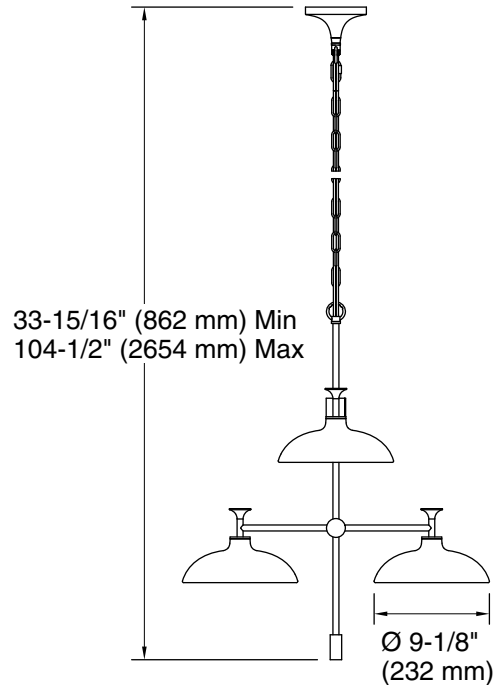

Required Electrical Service

One circuit required.

120 V, 2 A, 60 Hz

Technical Information

All product dimensions are nominal.

Material:	Steel, Aluminum, Glass
Number of Lights:	4
Lighting Type:	Socket-based
Socket Type:	E-12 Candelabra
Number of Shades:	4
Shade Type:	Glass - clear
Hanging Type:	Chain
Height:	35-1/4" (895 mm) - 89-1/4" (2267 mm)