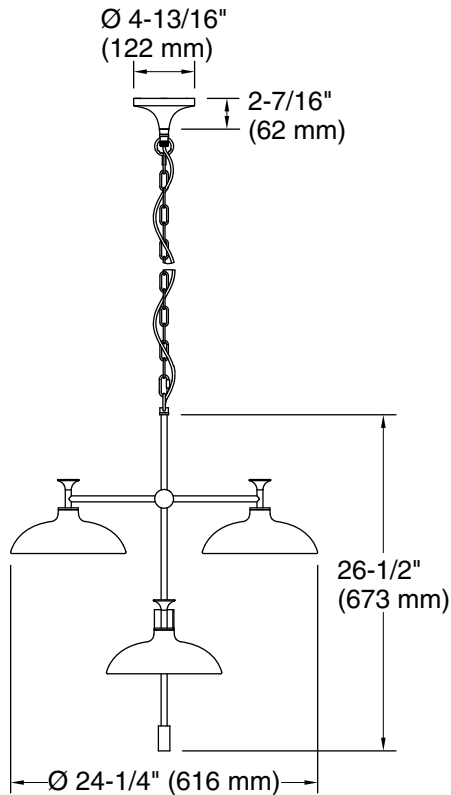

Required Electrical Service

One circuit required.

120 V, 2 A, 60 Hz

Technical Information

All product dimensions are nominal.

Material:	Steel, Aluminum, Glass
Number of Lights:	4
Lighting Type:	Socket-based
Socket Type:	E-12 Candelabra
Number of Shades:	4
Shade Type:	Glass - clear
Hanging Type:	Chain
Height:	35-1/4" (895 mm) - 89-1/4" (2267 mm)