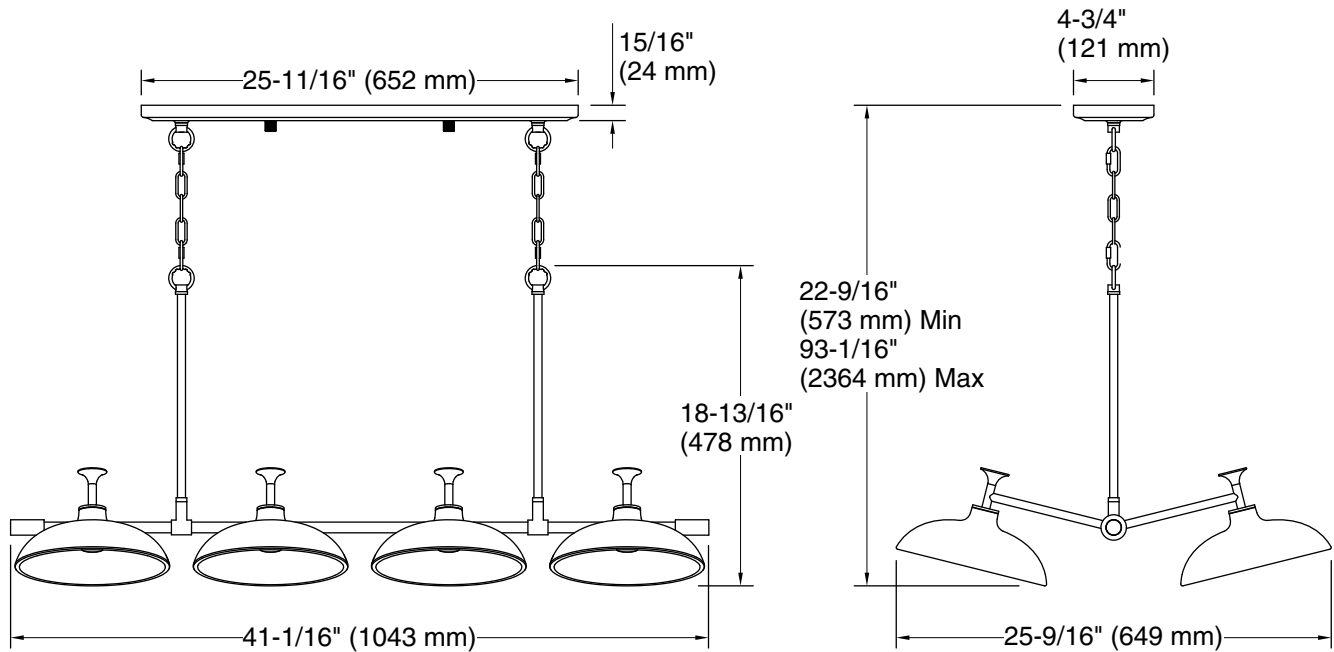

Required Electrical Service

One circuit required.

120 V, 4 A, 60 Hz

Technical Information

All product dimensions are nominal.

Material: Steel, Aluminum, Glass

Number of Lights: 8

Lighting Type: Socket-based

Socket Type: E-12 Candelabra

Number of Shades: 8

Shade Type: Glass - clear

Hanging Type: Chain

Height: 22-7/16" (570 mm) -
92-13/16" (2358 mm)