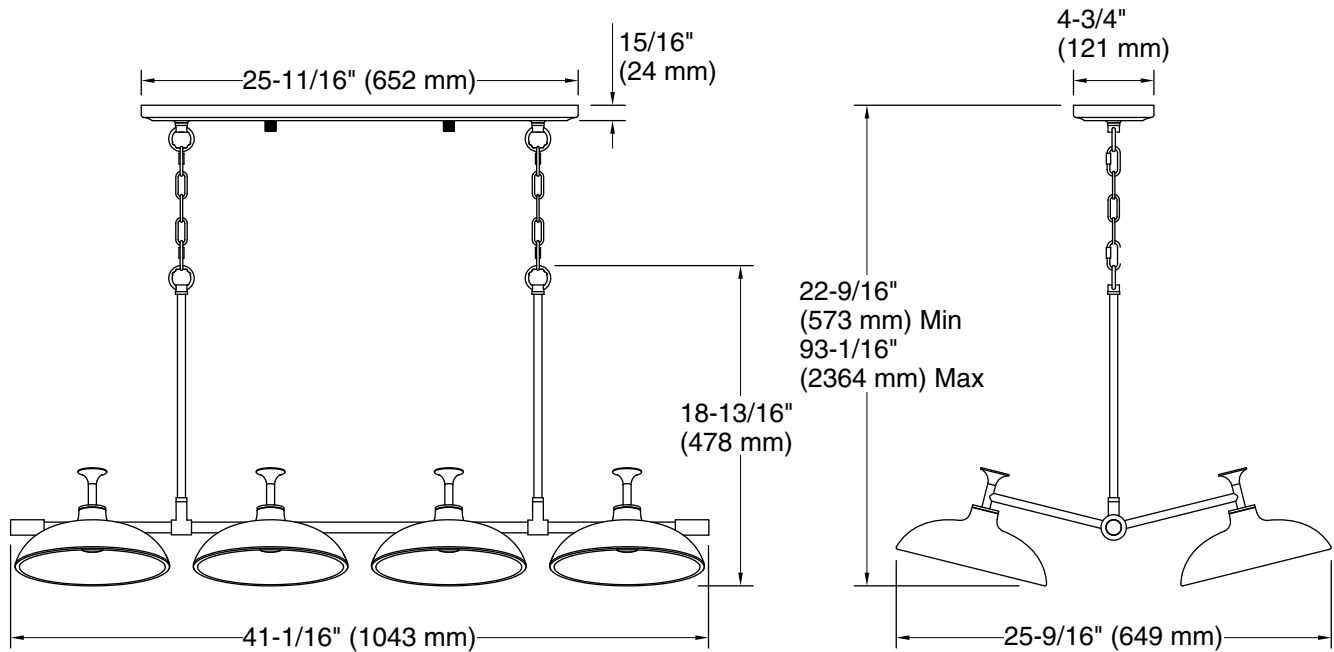

Required Electrical Service

One circuit required.

120 V, 4 A, 60 Hz

Technical Information

All product dimensions are nominal.

Material:	Steel, Aluminum, Glass
Number of Lights:	8
Lighting Type:	Socket-based
Socket Type:	E-12 Candelabra
Number of Shades:	8
Shade Type:	Glass - clear
Hanging Type:	Chain
Height:	22-7/16" (570 mm) - 92-13/16" (2358 mm)