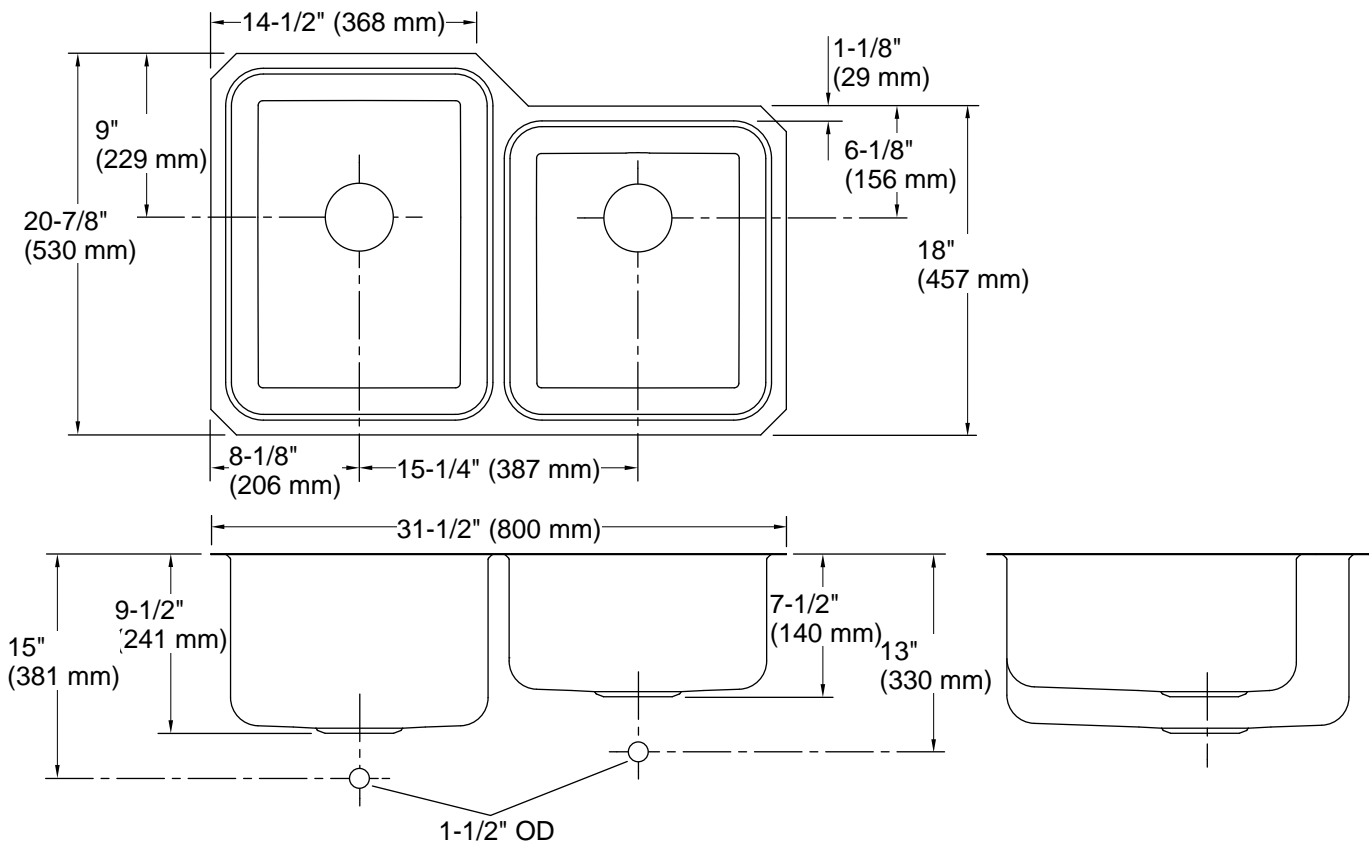

### Features

- 36" minimum base cabinet width
- Large/medium bowls
- 9-1/2" depth left bowl and 7-1/2" depth right bowl
- Includes installation hardware

## Technical Information

All product dimensions are nominal.

Basin configuration: Large Bowl on Left

Min. base cabinet width: 36" (914 mm)

Bowl area (Left): Length: 14" (356 mm)  
 Width: 19" (483 mm)  
 Bowl depth: 9-1/2" (241 mm)

Bowl area (Right): Length: 14" (356 mm)  
 Width: 16" (406 mm)  
 Bowl depth: 7-1/2" (191 mm)

Drain hole: 3-5/8" (92 mm)

Template: 1040557-7, required, included