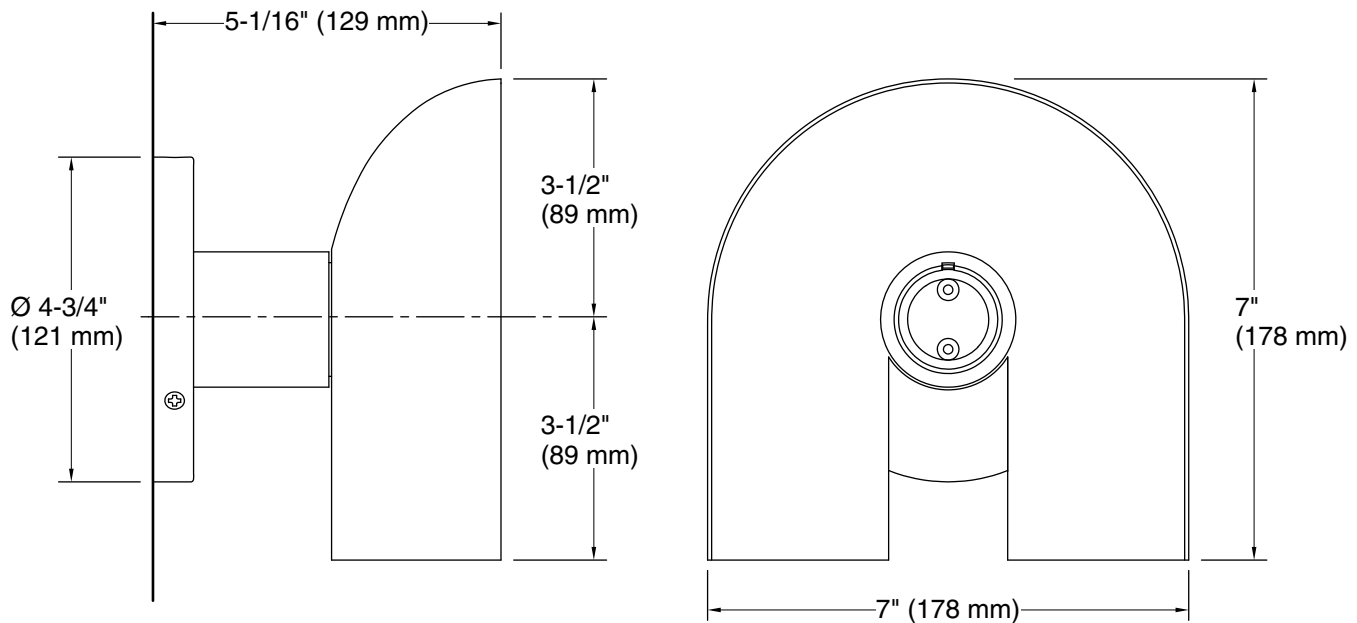

Color	Code	Description
	BML	Black, Brass Trim
	SLG	
	6GL	

Required Electrical Service

One circuit required.

120 V, 0.5 A, 60 Hz

Technical Information

All product dimensions are nominal.

Material: Aluminum, Steel