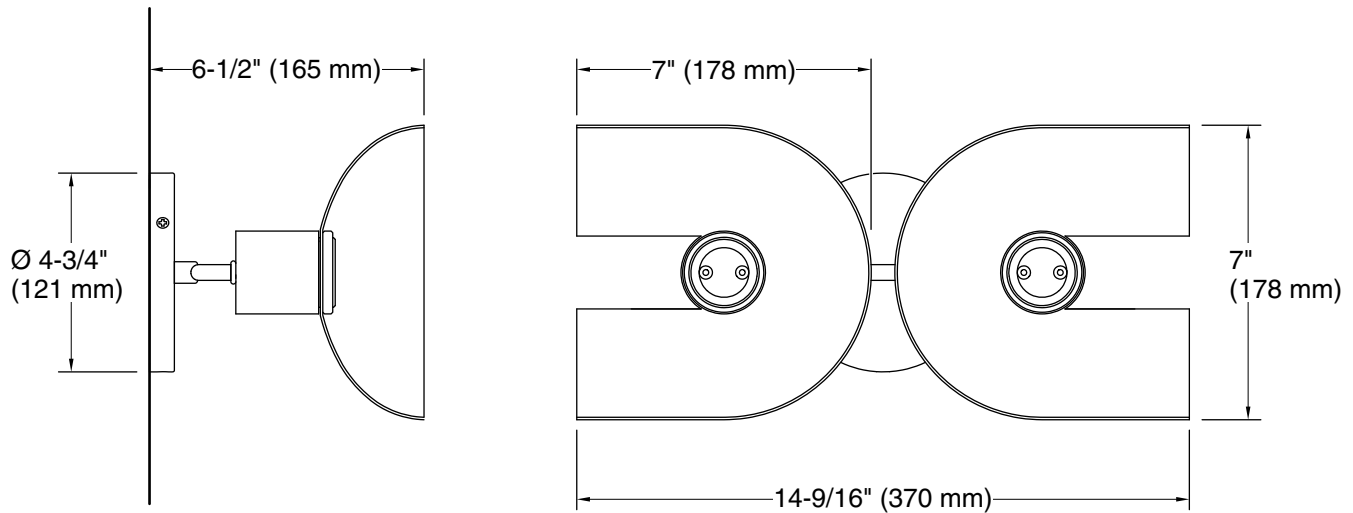

Color	Code	Description
	BML	Black, Brass Trim
	6GL	
	SLG	

Required Electrical Service

One circuit required.

120 V, 1 A, 60 Hz

Technical Information

All product dimensions are nominal.

Material: Aluminum, Steel

Number of Lights: 2

Lighting Type: Socket-based

Socket Type: E-26 Medium

Number of Shades: 2

Shade Type: Metal

Hanging Type: Non-hanging

Notes

Install this product according to the installation instructions.