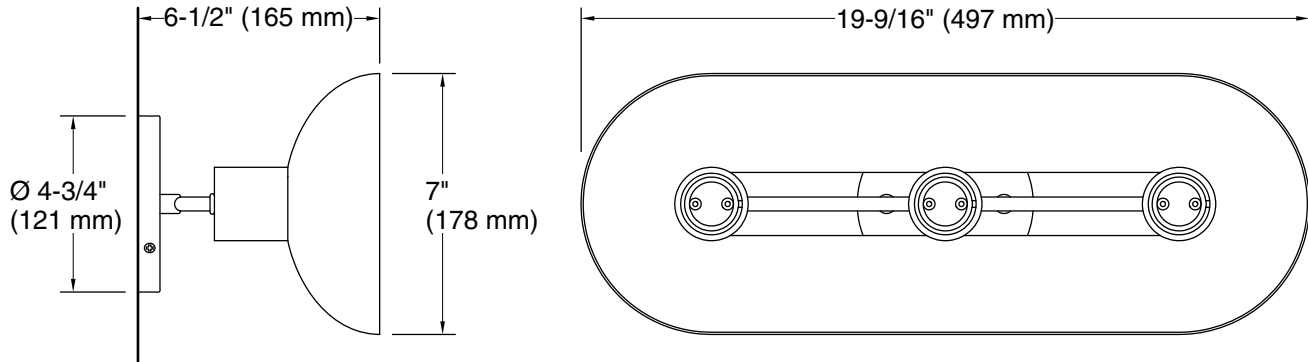

Color	Code	Description
	BML	Black, Brass Trim
	SLG	
	6GL	

Required Electrical Service

One circuit required.

120 V, 1.5 A, 60 Hz

Technical Information

All product dimensions are nominal.

Material: Aluminum, Steel