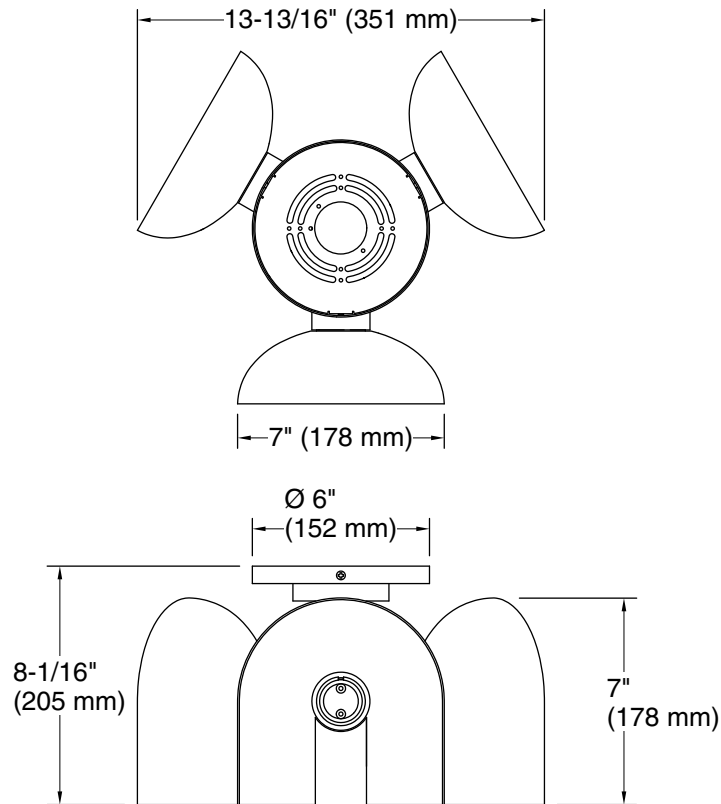

Required Electrical Service

One circuit required.

120 V, 1.5 A, 60 Hz

Notes

Install this product according to the installation instructions.

Technical Information

All product dimensions are nominal.

Material: Aluminum, Steel
Number of Lights: 3
Lighting Type: Socket-based
Socket Type: E-26 Medium
Number of Shades: 3
Shade Type: Metal
Hanging Type: Non-hanging