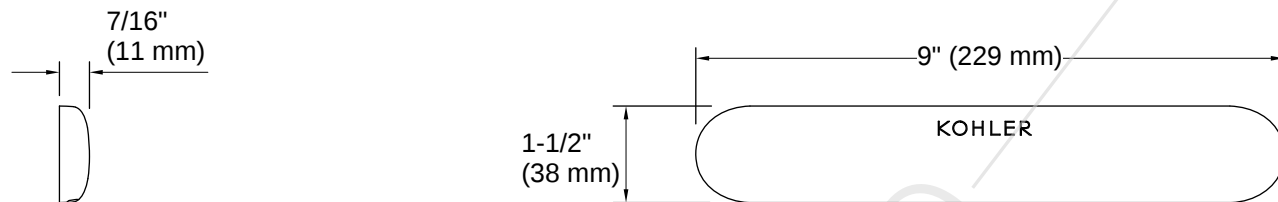

Installation

- Requires PerfectFill slotted overflow bath drain kit and bath spout (sold separately)

Installation Notes

Install this product according to the installation instructions.