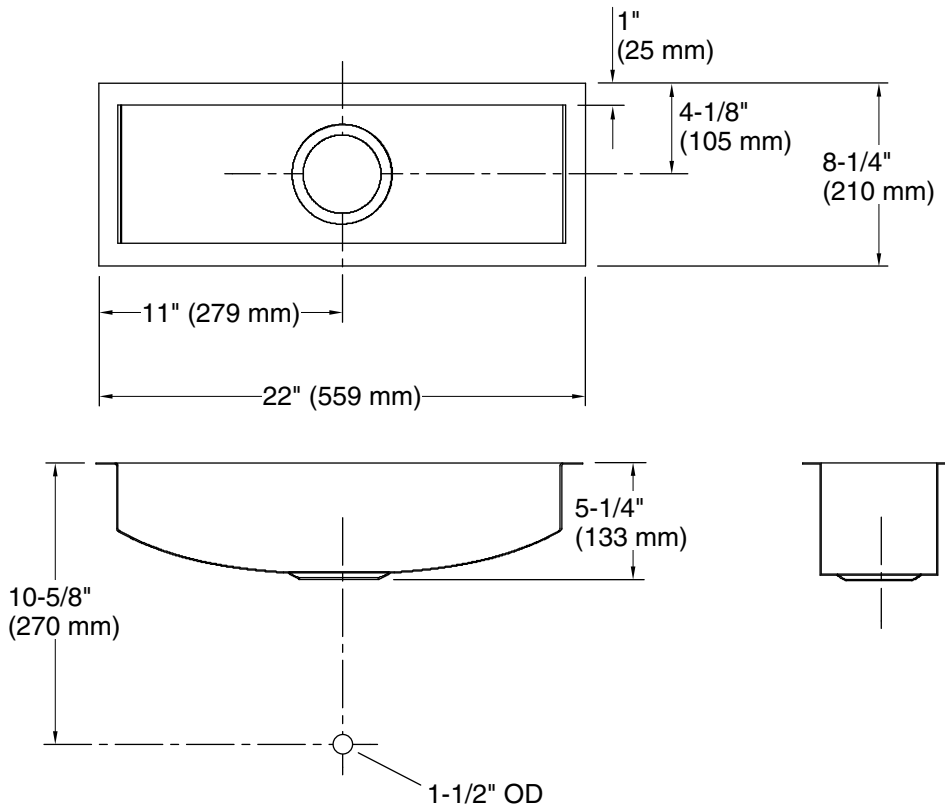

See website for detailed warranty information.

Technical Information

All product dimensions are nominal.

Basin configuration: Single Bowl

Min. base cabinet width: 24" (610 mm)

Bowl area (Only): Length: 20" (508 mm)
 Width: 6-1/4" (159 mm)
 Bowl depth: 4-7/8" (124 mm)
 Water depth: 4-7/8" (124 mm)

Drain hole: 3-5/8" (92 mm)

Template: 1022026-7, required, included

Notes

Install this product according to the installation instructions.