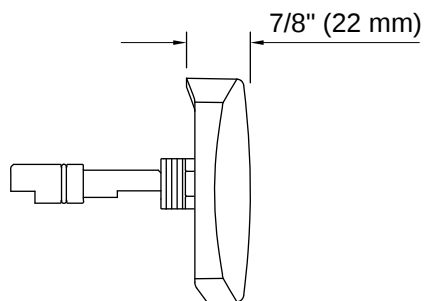

Installation

- Requires PerfectFill drain kit and bath spout (sold separately)

Installation Notes

Install this product according to the installation instructions.