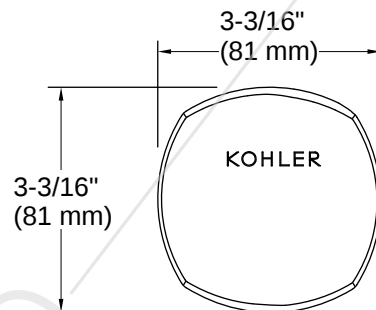

Installation

- Requires PerfectFill drain kit and bath spout (sold separately)

Installation Notes

Install this product according to the installation instructions.