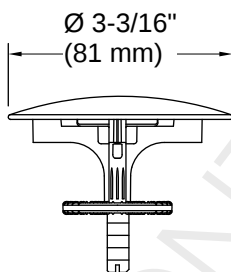

Installation

- Requires PerfectFill drain kit and bath spout (sold separately)

Installation Notes

Install this product according to the installation instructions.