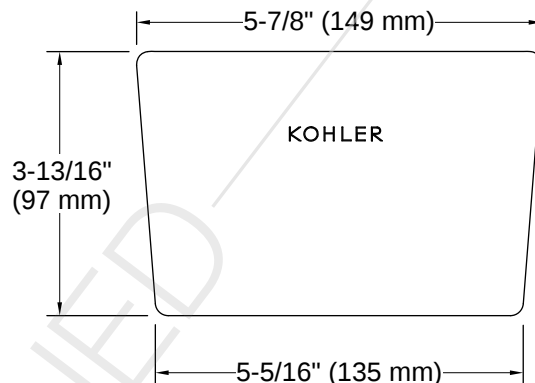

Installation

- Requires PerfectFill slotted overflow bath drain kit and bath spout (sold separately)

Installation Notes

Install this product according to the installation instructions.