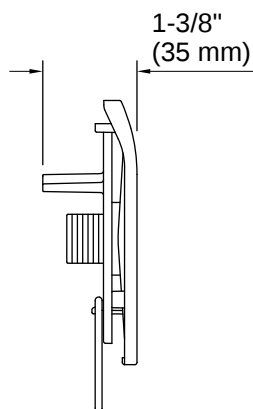

Installation

- Requires PerfectFill slotted overflow bath drain kit and bath spout (sold separately)

Installation Notes

Install this product according to the installation instructions.