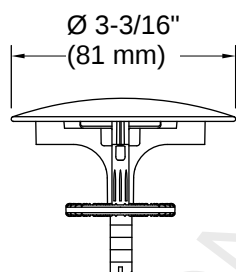

Installation

- Requires PerfectFill slotted overflow bath drain kit and bath spout (sold separately)

Installation Notes

Install this product according to the installation instructions.