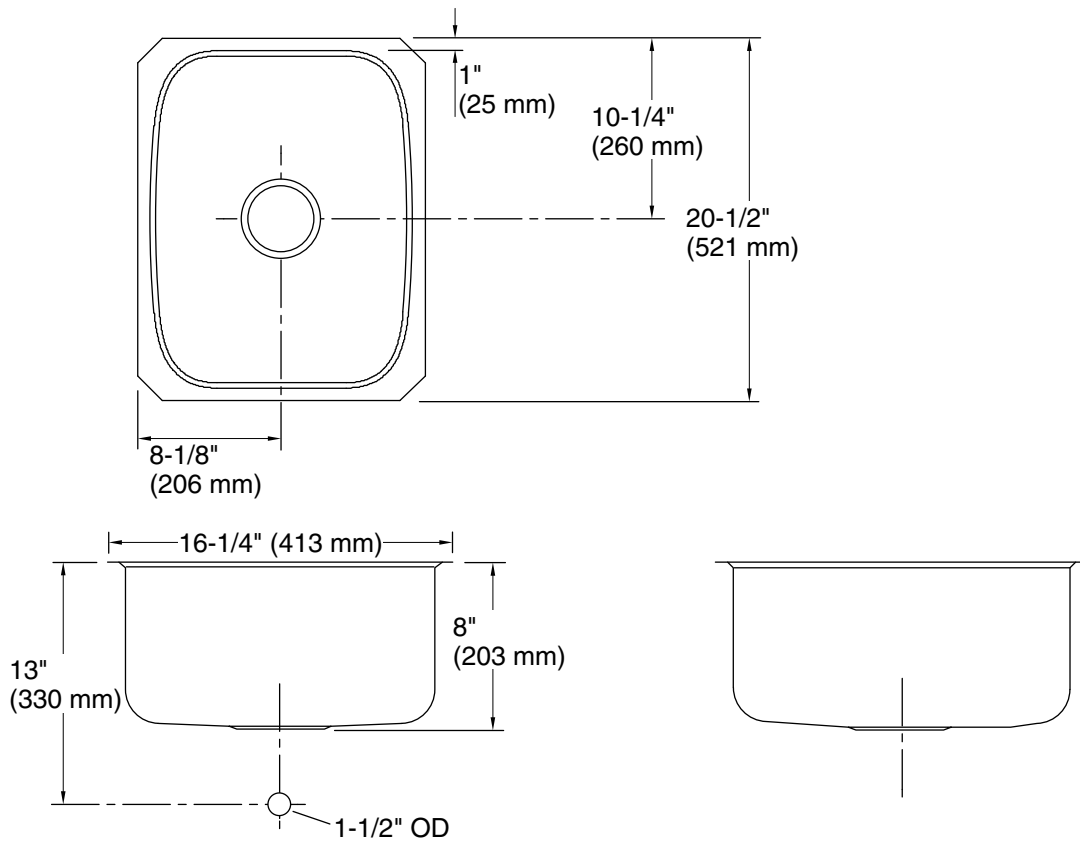

Technical Information

All product dimensions are nominal.

- Basin configuration: Single Bowl
- Min. base cabinet width: 21" (533 mm)
- Bowl area (Only): Length: 14-1/4" (362 mm)
  Width: 18-1/2" (470 mm)
  Bowl depth: 7-5/8" (194 mm)
- Drain hole: 3-5/8" (92 mm)
- Template: 1315836-7, required, included

Notes

- Install this product according to the installation instructions.
- ADA compliant when installed to the specific requirements of these regulations.
- ADA permits a parallel approach to wet bars.