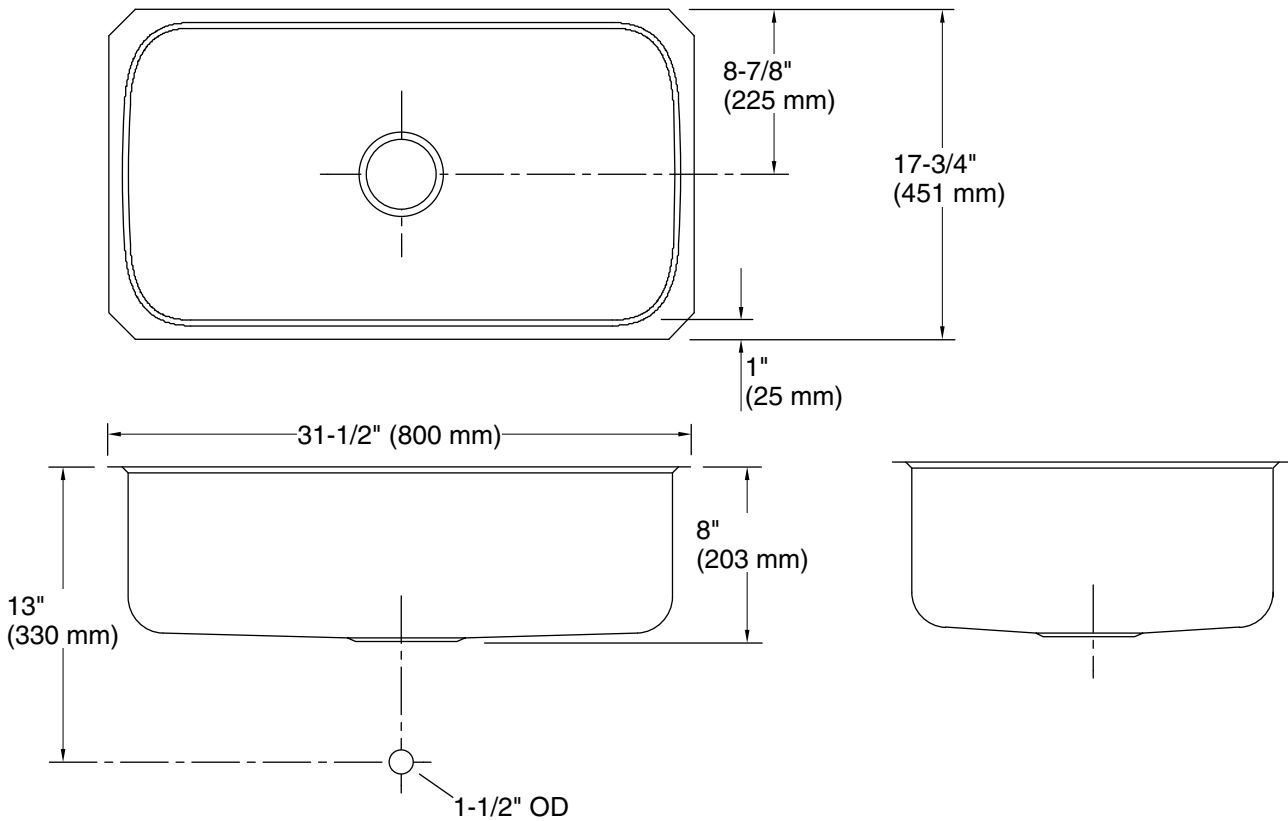

Undertone®

31-1/2" undermount single-bowl kitchen sink
K-3183

Features

- 36" minimum base cabinet width
- Single bowl
- 7-5/8" depth
- Includes installation hardware

Material

- Premium 18-gauge stainless steel

10-14-2024 21:22 - US/CA

THE BOLD LOOK
OF **KOHLER®**

Technical Information

All product dimensions are nominal.

Basin configuration: Single Bowl

Min. base cabinet width: 36" (914 mm)

Bowl area (Only):
 Length: 29-1/2" (749 mm)
 Width: 15-3/4" (400 mm)
 Bowl depth: 7-5/8" (194 mm)
 Water depth: 7-5/8" (194 mm)

Drain hole: 3-5/8" (92 mm)

Template: 1016732-7, required, included

Notes

Install this product according to the installation instructions.