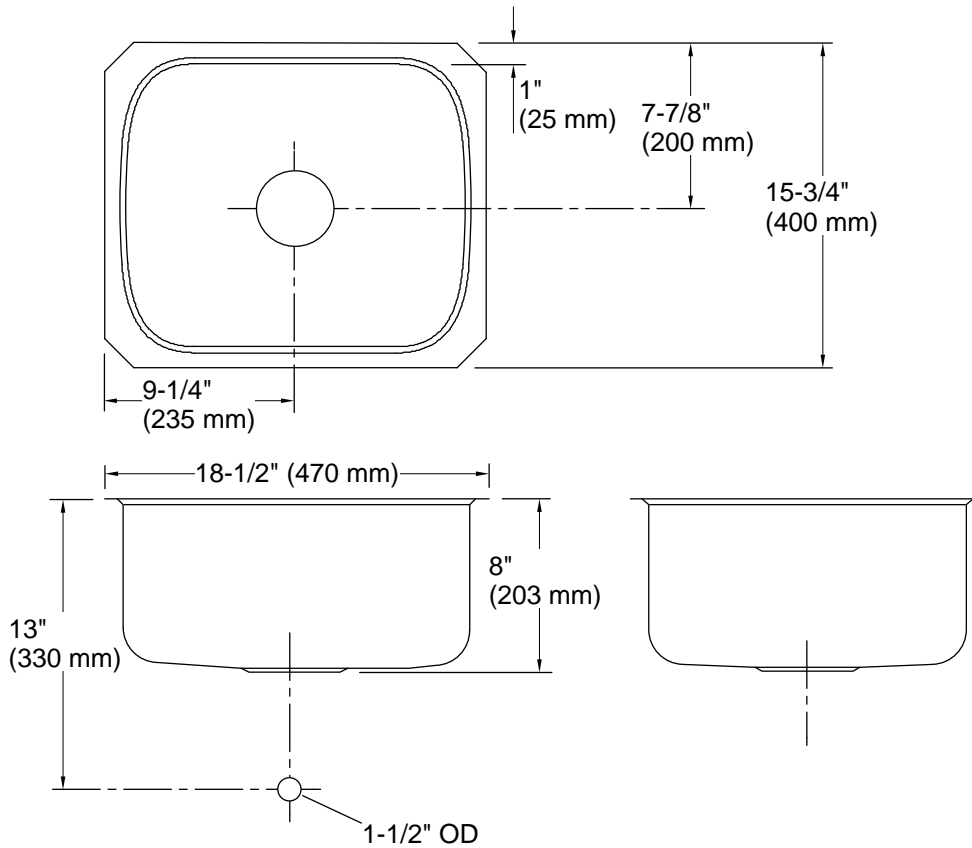

Technical Information

All product dimensions are nominal.

Basin configuration: Single Bowl
Min. base cabinet width: 21" (533 mm)

Bowl area (Only): Length: 16-1/2" (419 mm)
Width: 13-3/4" (349 mm)
Bowl depth: 7-5/8" (194 mm)

Drain hole: 3-5/8" (92 mm)

Template: 1315838-7, required, included

Notes

Install this product according to the installation instructions.

ADA compliant when installed to the specific requirements of these regulations.

ADA permits a parallel approach to wet bars.