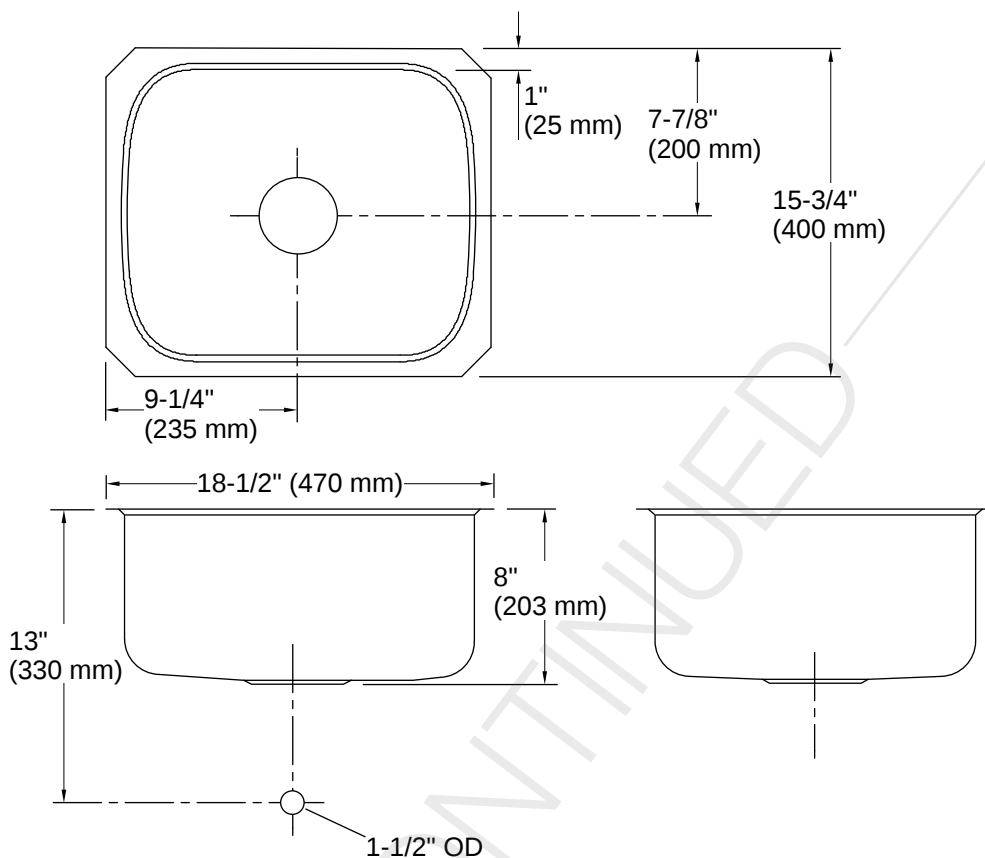

Installation

- Undermount

Installation Notes

Install this product according to the installation instructions.

ADA compliant when installed to the specific requirements of these regulations.

ADA permits a parallel approach to wet bars.