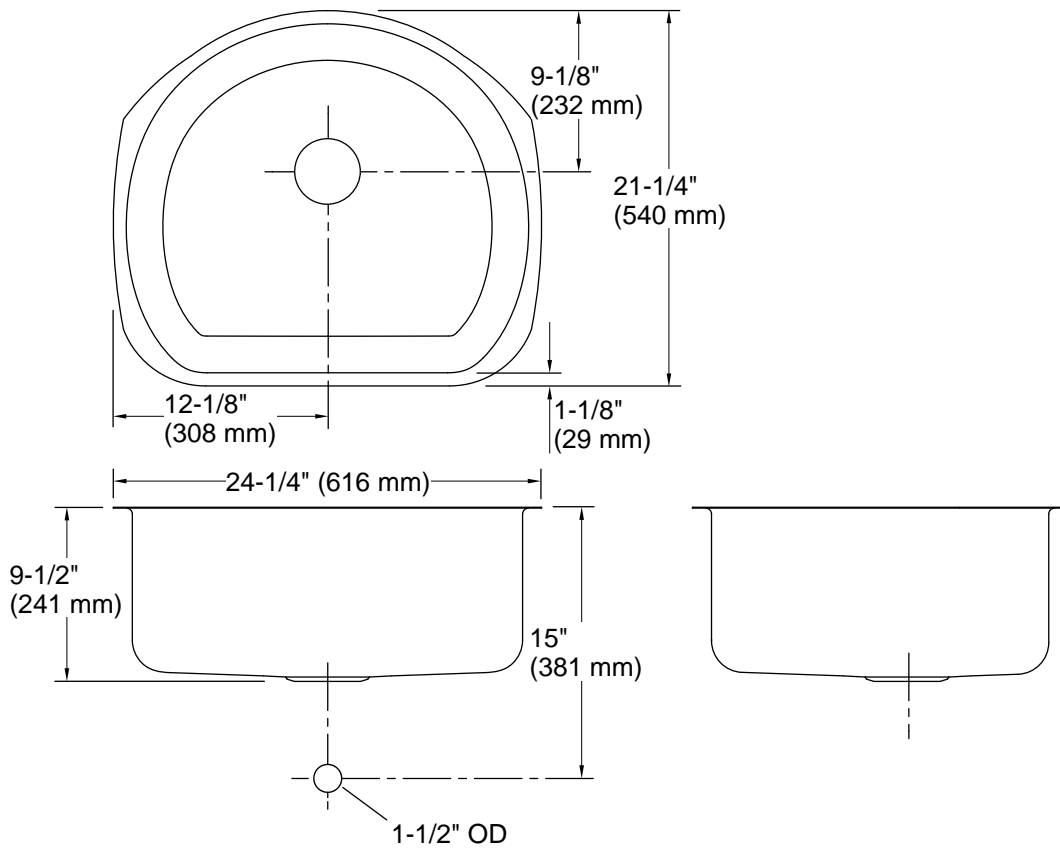

Undertone®
24-1/4" undermount single-bowl kitchen sink
K-3186

Features

- 30" (762 mm) minimum base cabinet width
- Single bowl
- 9-1/2" (241 mm) depth provides generous workspace
- Rear drain maximizes flat basin surface and storage space under the counter
- Includes installation hardware

See website for detailed warranty information.

Technical Information

All product dimensions are nominal.

Basin configuration: Single Bowl

Min. base cabinet width: 30" (762 mm)

Bowl area: Length: 19" (483 mm)
Width: 22" (559 mm)
Bowl depth: 9-1/2" (241 mm)

Drain hole: 3-5/8" (92 mm)

Template: 1315839-7, required, included

Notes

Install this product according to the installation instructions.