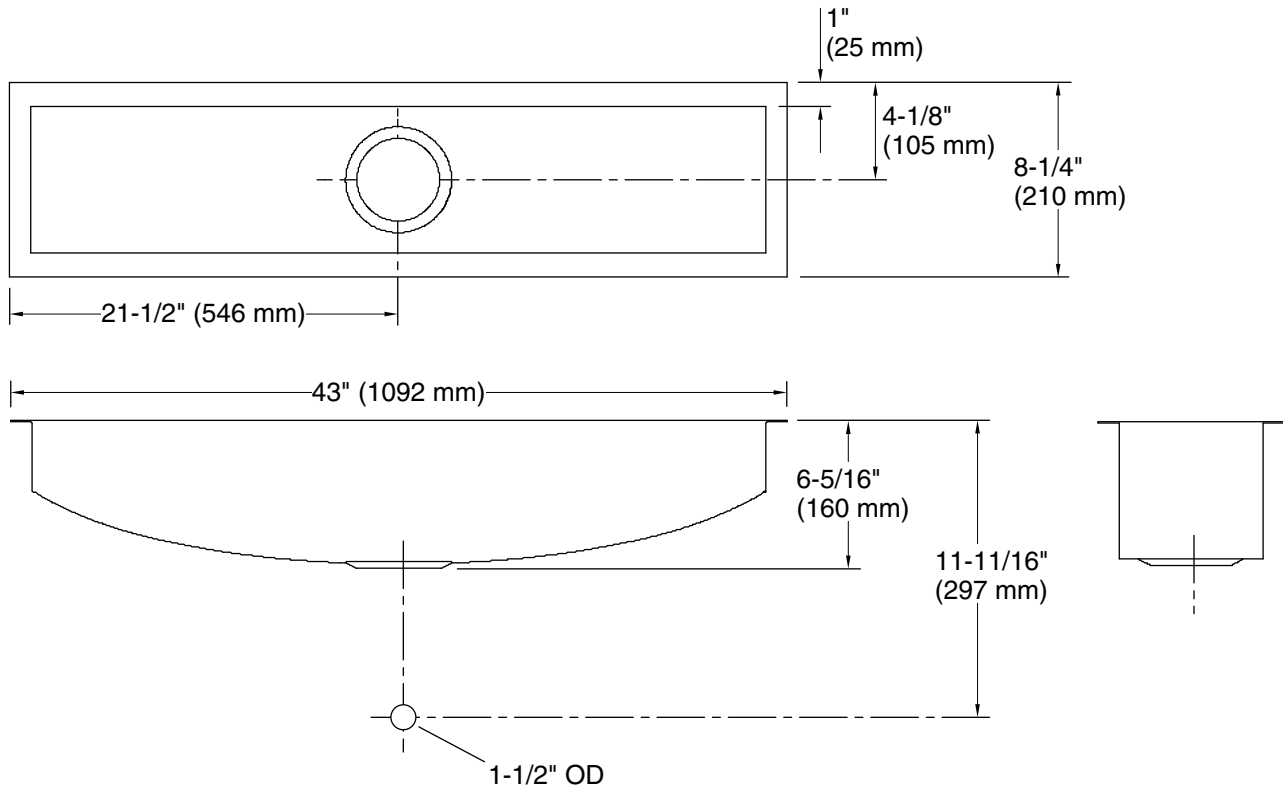

Undertone®

43" undermount single-bowl kitchen sink
K-3188

Features

- Undertone trough sinks take functionality to a higher level in the kitchen
- 43"L x 8-1/4"W
- 5-15/16" depth
- Single-basin design
- Undercounter installation
- Sink can operate as a secondary or prep sink for ultimate flexibility when designing a custom workspace
- Please order the K-3156-NA sink which includes the following: sink and sink rack

See website for detailed warranty information.

Technical Information

All product dimensions are nominal.

Basin configuration: Single Bowl

Min. base cabinet width: 45" (1143 mm)

Bowl area: Length: 41" (1041 mm)
 Width: 6-1/4" (159 mm)
 Bowl depth: 6-5/16" (160 mm)

Drain hole: 3-5/8" (92 mm)

Template: 1022024-7, required, included

Notes

Install this product according to the installation instructions.