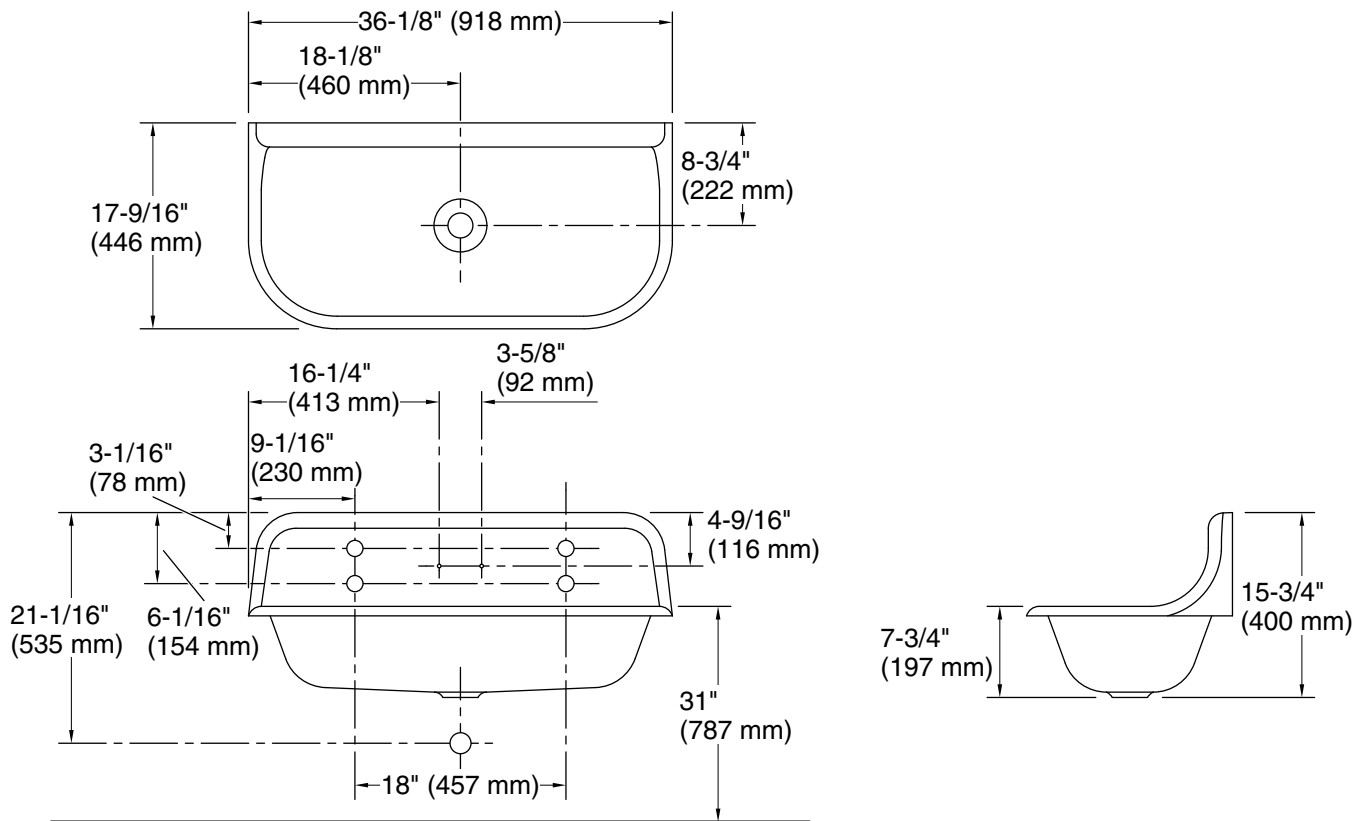

Brockway™
36" wall-mount utility sink
K-3200-PAG

Features

- Single bowl
- 36" (914 mm) total width
- Aspen Green painted underside
- Requires two K-730T70 faucets one K-8880 soap dish (sold separately)

Material

- KOHLER® enameled cast iron
- Acid-resistant enamel finish

Installation

- Wall-mount

Recommended Products/Accessories

- K-8880 Soap Dish
- K-8820 Sink Drain and Strainer
- K-730T70-4AJR Wall-mount lavatory faucet, 1.2 gpm
- K-730T70-4AR Wall-mount service sink faucet, 12 gpm
- K-23726 Drain treatment
- K-23725 Cast iron cleaner

Color tiles intended for reference only.

Color Code Description

	0	White
---	---	-------

Technical Information

All product dimensions are nominal.

Basin configuration:	Single Bowl
Basin area (Only):	Length: 32" (813 mm) Width: 14" (356 mm) Water depth: 7" (178 mm)
Number of deck holes:	4
Faucet hole(s):	1-1/2" (38 mm)
Soap/Lotion hole:	5/16" (8 mm)
Drain hole:	2-1/8" (54 mm)