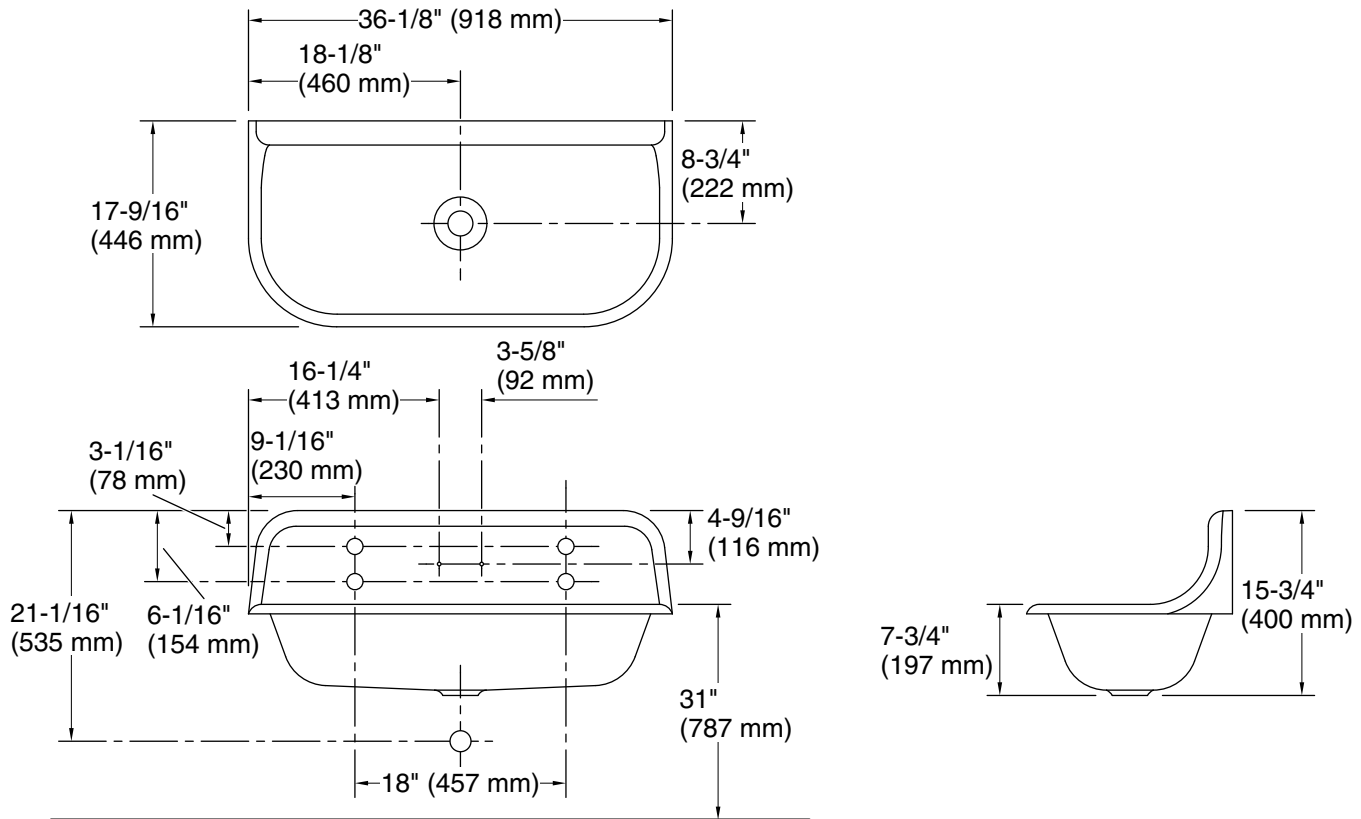

Brockway™

36" wall-mount utility sink
K-3200-PAT

Features

- Single bowl
- 36" (914 mm) total width
- Teal painted underside
- Requires two K-730T70 faucets one K-8880 soap dish (sold separately)

Material

- KOHLER® enameled cast iron
- Acid-resistant enamel finish

For the most current Specification Sheet, go to www.kohler.com USA or www.kohler.ca Canada

11-4-2024 19:57 - US/CA

THE BOLD LOOK
OF **KOHLER**®

Technical Information

All product dimensions are nominal.

Basin configuration:	Single Bowl
Basin area (Only):	Length: 32" (813 mm) Width: 14" (356 mm) Water depth: 7" (178 mm)
Number of deck holes:	4
Faucet hole(s):	1-1/2" (38 mm)
Soap/Lotion hole:	5/16" (8 mm)
Drain hole:	2-1/8" (54 mm)