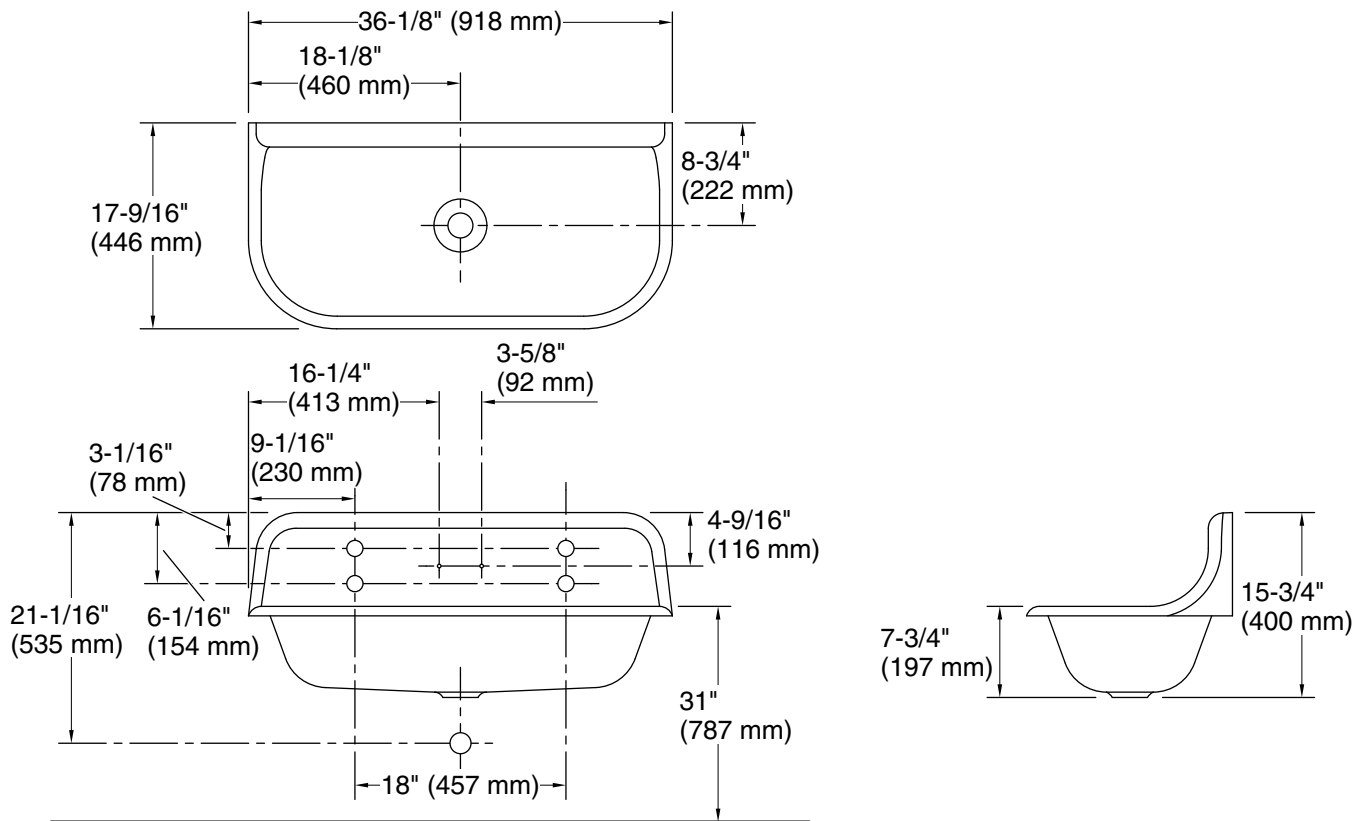

Brockway™

36" wall-mount utility sink
K-3200-PFG

Features

- Single bowl
- 36" (914 mm) total width
- Fresh Green painted underside
- Requires two K-730T70 faucets one K-8880 soap dish (sold separately)

Material

- KOHLER® enameled cast iron
- Acid-resistant enamel finish

Installation

- Wall-mount

Recommended Products/Accessories

- K-8880 Soap Dish
- K-8820 Sink Drain and Strainer
- K-730T70-4AJR Wall-mount lavatory faucet, 1.2 gpm
- K-730T70-4AR Wall-mount service sink faucet, 12 gpm
- K-23726 Drain treatment
- K-23725 Cast iron cleaner

Color tiles intended for reference only.

Color	Code	Description
-------	------	-------------

	0	White
---	---	-------

Technical Information

All product dimensions are nominal.

Basin configuration:	Single Bowl
Basin area (Only):	Length: 32" (813 mm) Width: 14" (356 mm) Water depth: 7" (178 mm)
Number of deck holes:	4
Faucet hole(s):	1-1/2" (38 mm)
Soap/Lotion hole:	5/16" (8 mm)
Drain hole:	2-1/8" (54 mm)