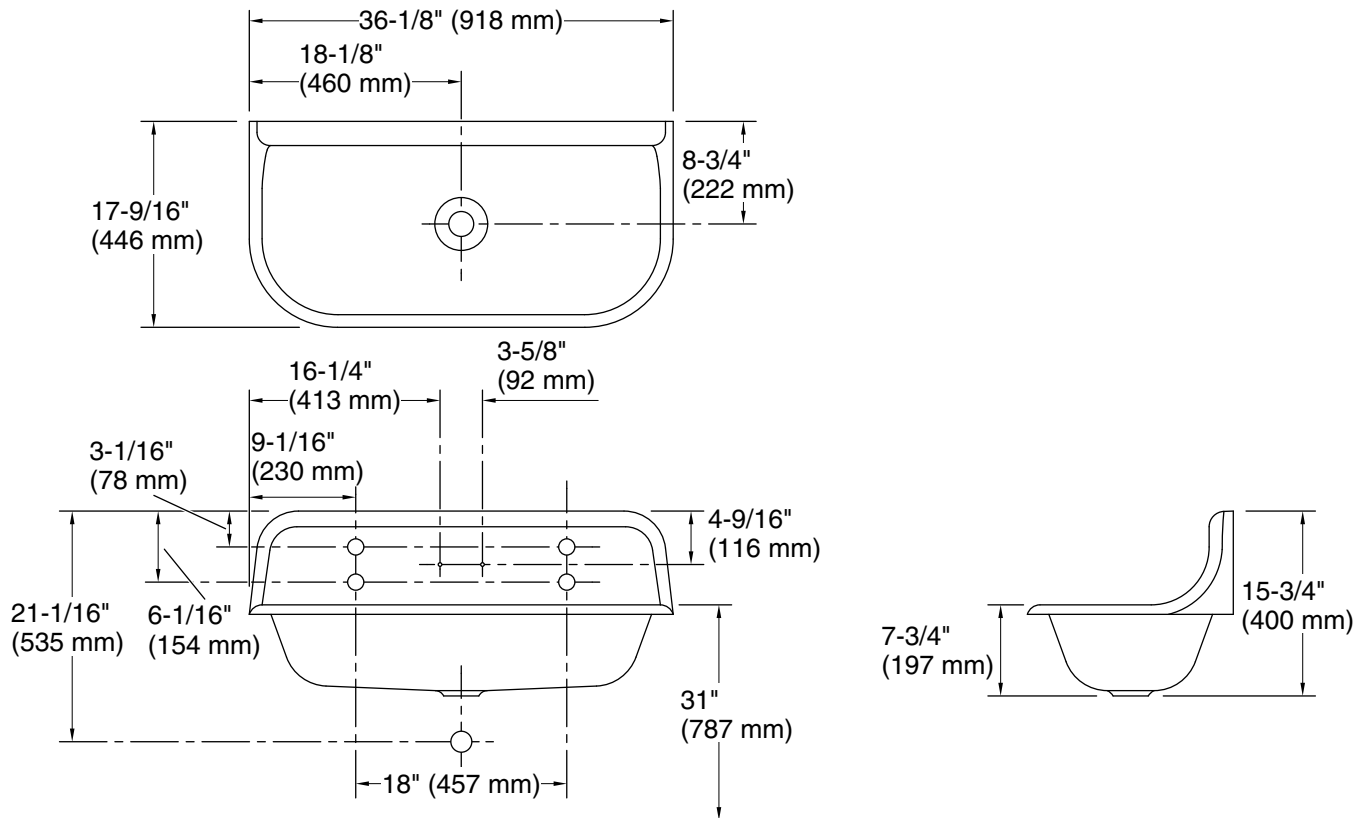

## Features

- Single bowl
- 36" (914 mm) total width
- Painted Peachblow underside finish
- Requires two K-730T70 faucets one K-8880 soap dish (sold separately)

### Technical Information

All product dimensions are nominal.

Basin configuration: Single Bowl  
Min. base cabinet width: 33" (838 mm)

Bowl area (Only): Length: 32" (813 mm)  
Width: 14" (356 mm)  
Water depth: 7" (178 mm)

Number of deck holes: 4

Faucet hole(s): 1-1/2" (38 mm)  
Soap/Lotion hole: 5/16" (8 mm)  
Drain hole: 2-1/8" (54 mm)