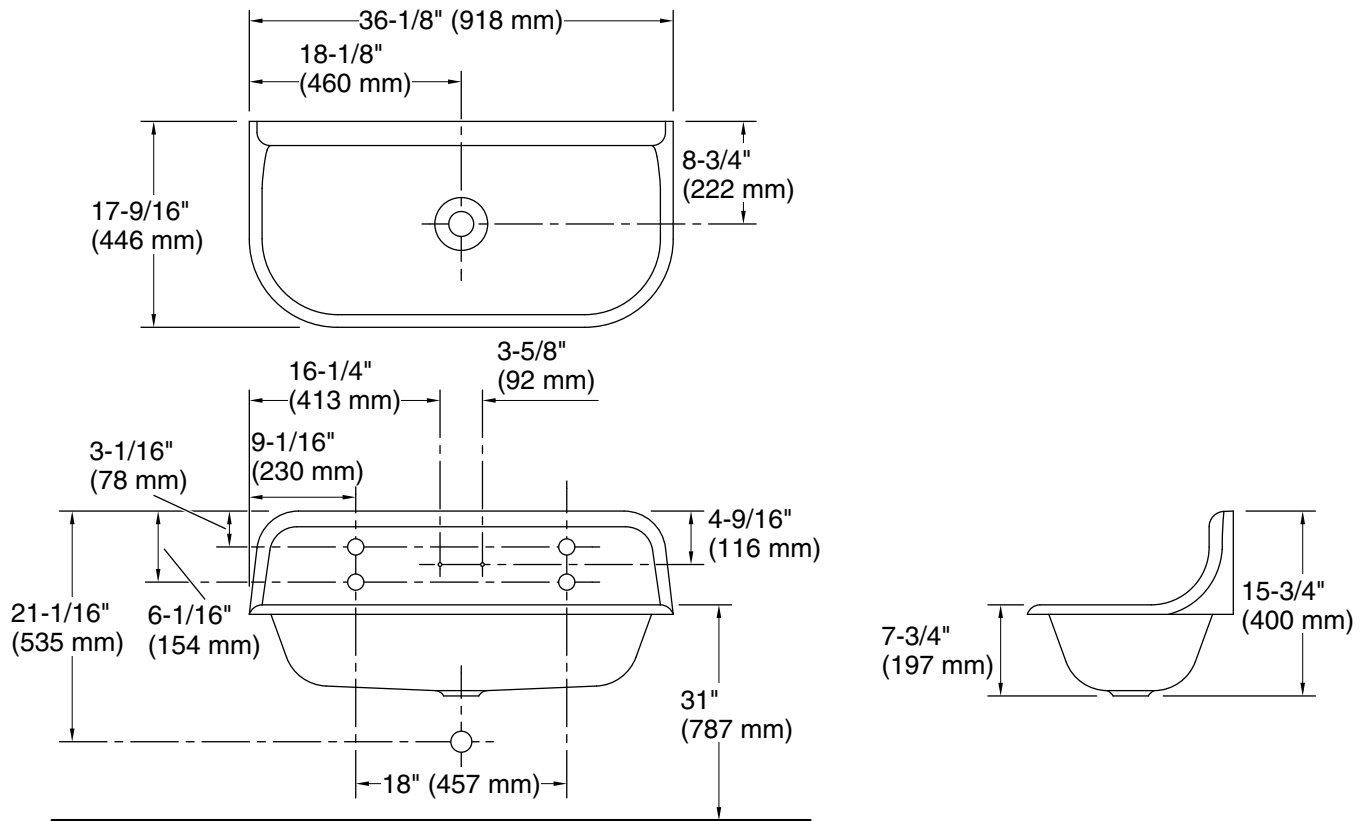

Brockway™
36" wall-mount utility sink
K-3200-PSG

Features

- Single bowl
- 36" (914 mm) total width
- Painted Spring Green underside finish
- Requires two K-730T70 faucets one K-8880 soap dish (sold separately)

Material

- KOHLER® enameled cast iron
- Acid-resistant enamel finish

Installation

- Wall-mount

Recommended Products/Accessories

- K-8880 Soap Dish
- K-8820 Sink Drain and Strainer
- K-730T70-4AJR Wall-mount lavatory faucet, 1.2 gpm
- K-730T70-4AR Wall-mount service sink faucet, 12 gpm
- K-23726 Drain treatment
- K-23725 Cast iron cleaner

Color tiles intended for reference only.

Color Code Description

	0	White
---	---	-------

Technical Information

All product dimensions are nominal.

Basin configuration: Single Bowl
Min. base cabinet width: 33" (838 mm)

Bowl area (Only): Length: 32" (813 mm)
Width: 14" (356 mm)
Water depth: 7" (178 mm)

Number of deck holes: 4

Faucet hole(s): 1-1/2" (38 mm)
Soap/Lotion hole: 5/16" (8 mm)
Drain hole: 2-1/8" (54 mm)

Notes

Install this product according to the installation instructions.