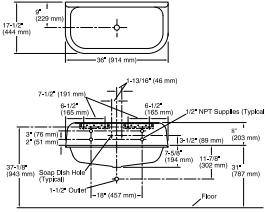

**Technical Information**

All product dimensions are nominal.

Basin configuration: Single Bowl

Min. base cabinet width: 33" (838 mm)

Bowl area (Only): Length: 32" (813 mm)  
Width: 14" (356 mm)  
Water depth: 7" (178 mm)

Number of deck holes: 4

Faucet hole(s): 1-1/2" (38 mm)

Soap/Lotion hole: 5/16" (8 mm)

Drain hole: 2-1/8" (54 mm)

**Notes**

Install this product according to the installation instructions.