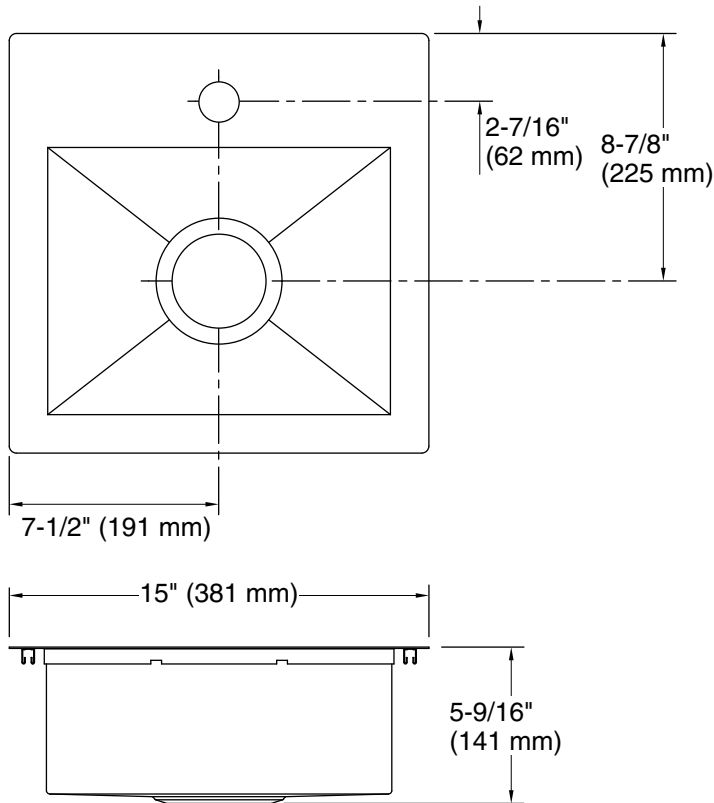

Vault™
15" top-/undermount single-bowl bar sink
K-32027-1

Features

- 18" (457 mm) minimum base cabinet width
- Single bowl
- 5-1/2" (140 mm) depth
- Single faucet hole
- Optional K-2993 bottom sink rack (sold separately)
- Includes installation hardware

Technical Information

All product dimensions are nominal.

Basin configuration: Single Bowl

Min. base cabinet width: 18" (457 mm)

Bowl area (Only):
 Length: 12-1/4" (311 mm)
 Width: 9-9/16" (243 mm)
 Bowl depth: 5-5/16" (135 mm)
 Water depth: 5-5/16" (135 mm)

Number of deck holes: 1

Faucet hole(s): 1-7/16" (37 mm)

Drain hole: 3-3/4" (94 mm)

Template: Top-mount/Undermount, 1161548-7, required, included

Notes

Install this product according to the installation instructions.