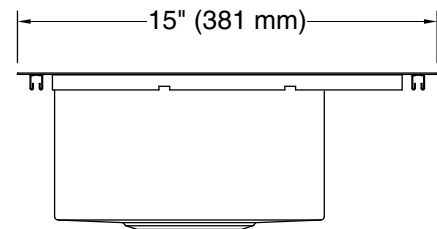

Vault™
15" top-/undermount single-bowl bar sink
K-32027-1

Features

- 18" (457 mm) minimum base cabinet width
- Single bowl
- 5-1/2" (140 mm) depth
- Single faucet hole
- Optional K-2993 bottom sink rack (sold separately)
- Includes installation hardware

Technical Information

All product dimensions are nominal.

Basin configuration: Single Bowl

Min. base cabinet width: 18" (457 mm)

Bowl area (Only):
 Length: 12-1/4" (311 mm)
 Width: 9-9/16" (243 mm)
 Bowl depth: 5-5/16" (135 mm)
 Water depth: 5-5/16" (135 mm)