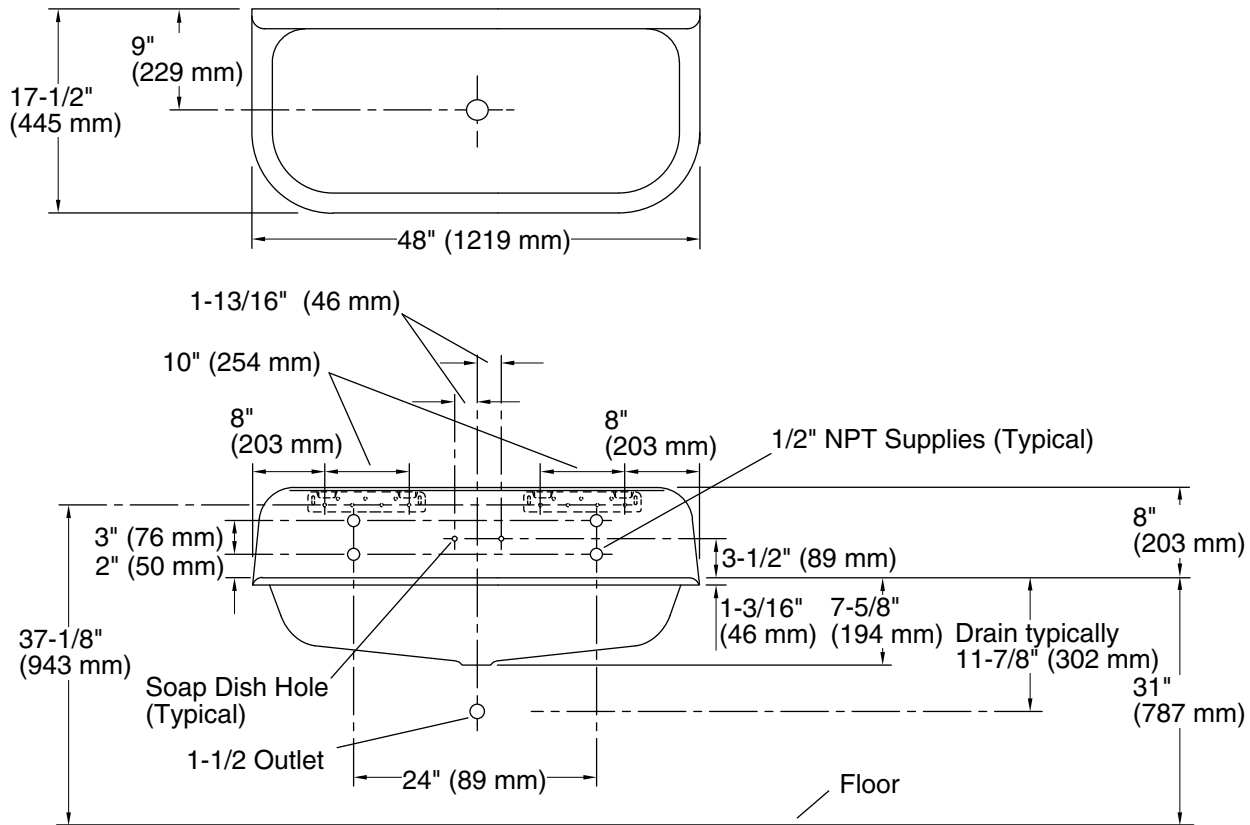

Features

- Kohler plumbing products mean beautiful form as much as reliable function
- Drilled for two K-730T70 Triton® Bowe® Cannock™ faucets and one K-8880 soap dish
- Sink exterior is an unpainted, ground-coat surface. Submitted pictures are customer photos that may reflect an alteration to the exterior, such as painting or refinishing, and may no longer reflect the raw elements of the cast iron material as purchased

Color tiles intended for reference only.

Color	Code	Description
-------	------	-------------

	0	White
---	---	-------

Technical Information

All product dimensions are nominal.

Basin configuration: Single Bowl

Center(s): 8" (203 mm)

Min. base cabinet width: 21" (533 mm)

Bowl area (Basin #1): Length: 44" (1118 mm)
Width: 14" (356 mm)
Water depth: 7" (178 mm)

Number of deck holes: 4

Faucet hole(s): 1-1/2" (38 mm)

Soap/Lotion hole: 5/16" (8 mm)

Drain hole: 2-1/8" (54 mm)

Notes

Install this product according to the installation instructions.