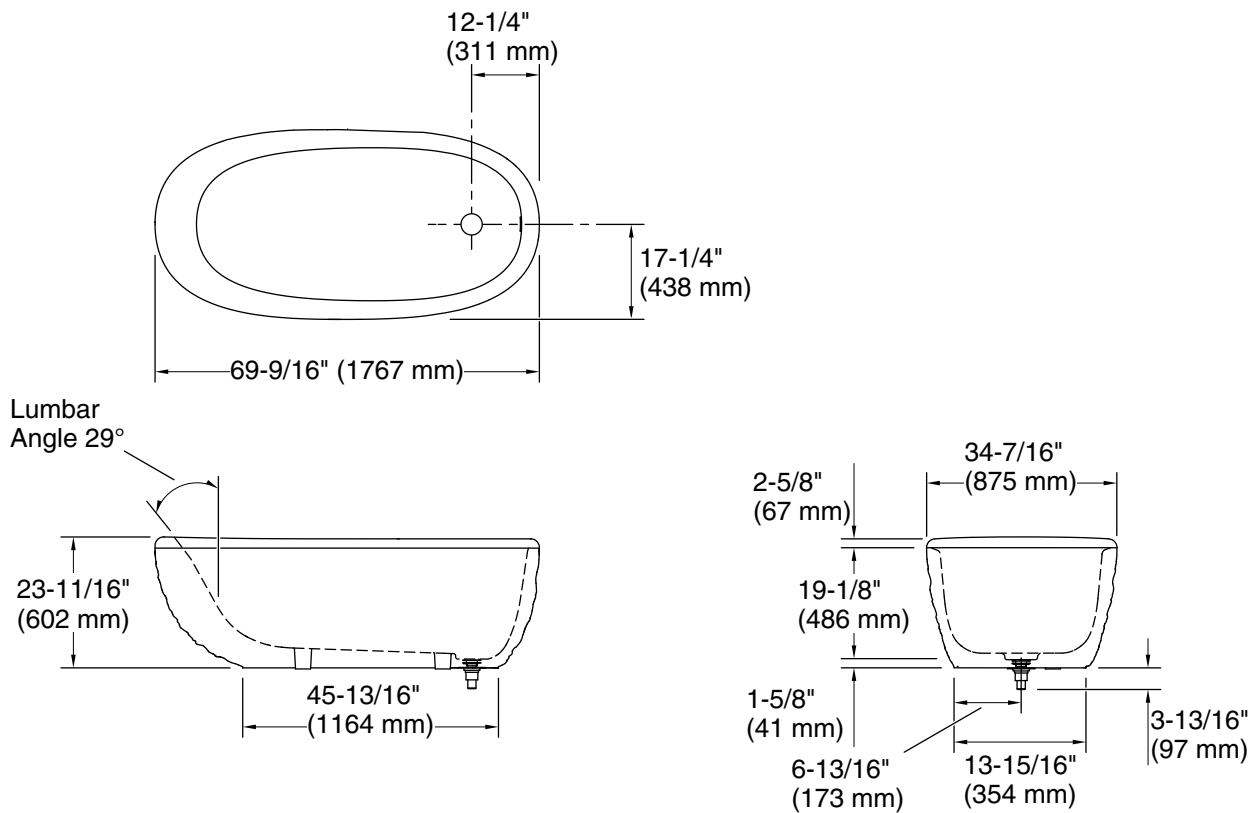

### Technical Information

All product dimensions are nominal.

Drain location:	Reversible
Weight:	364 lbs (165.1 kg)
Minimum floor load:	63.8 lbs/ft <sup>2</sup> (311.5 kg/m <sup>2</sup> )
Water depth:	17-1/8" (434 mm)
Water capacity:	80.9 gal (306.2 L)
Template:	Footprint, 1553048, not required, not included