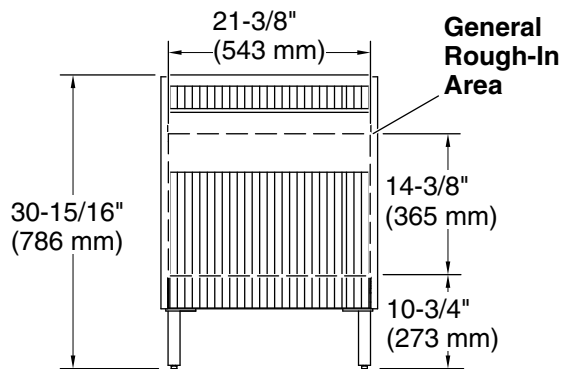

Technical Information

All product dimensions are nominal.

Notes

Install this product according to the installation guide.

Select the type of fastener based upon the wall material. Two 500 lb (227 kg) minimum load bearing fasteners are recommended.