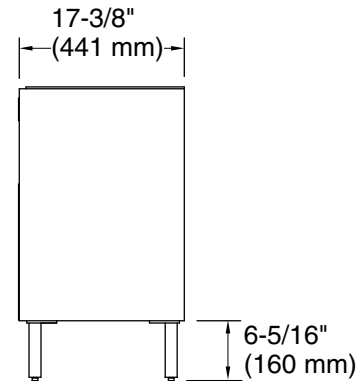

Technical Information

All product dimensions are nominal.

Notes

Install this product according to the installation guide.

Select the type of fastener based upon the wall material. Two 500 lb (227 kg) minimum load bearing fasteners are recommended.