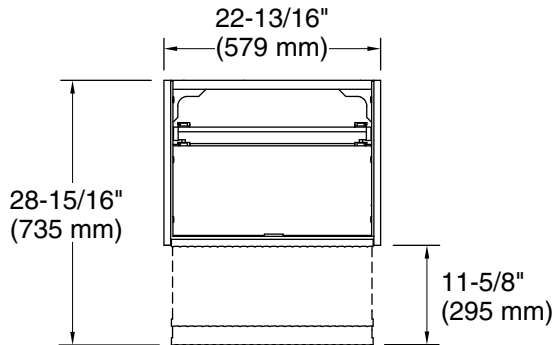

Available Colors/Finishes

Color tiles intended for reference only.

Color	Code	Description
-------	------	-------------

	0	White
	DKS	

Technical Information

All product dimensions are nominal.

Notes

Install this product according to the installation guide.