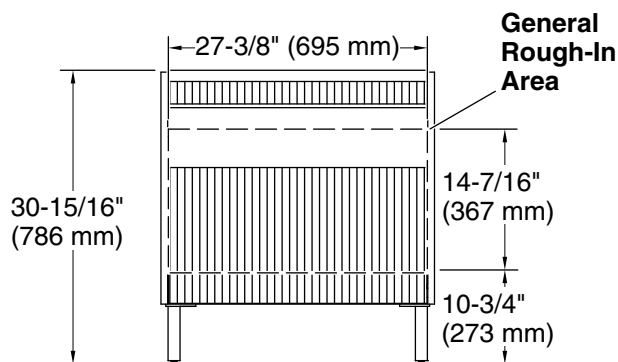

Available Colors/Finishes

Color tiles intended for reference only.

Color	Code	Description
-------	------	-------------

	0	White
	DKS	

Technical Information

All product dimensions are nominal.

Notes

Install this product according to the installation guide.