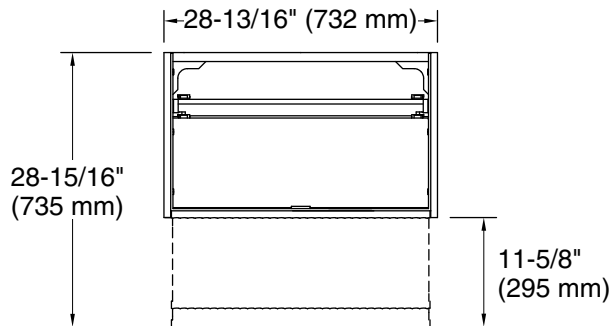

Available Colors/Finishes

Color tiles intended for reference only.

Color	Code	Description
-------	------	-------------

	0	White
	DKS	

Technical Information

All product dimensions are nominal.

Notes

Install this product according to the installation guide.