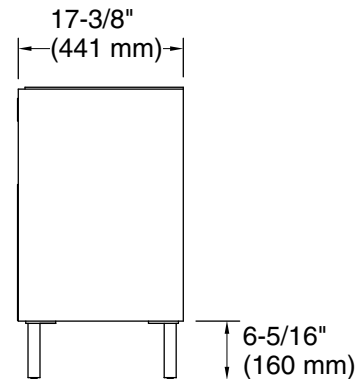

Available Colors/Finishes

Color tiles intended for reference only.

Color	Code	Description
-------	------	-------------

	0	White
	DKS	

Technical Information

All product dimensions are nominal.

Notes

Install this product according to the installation guide.