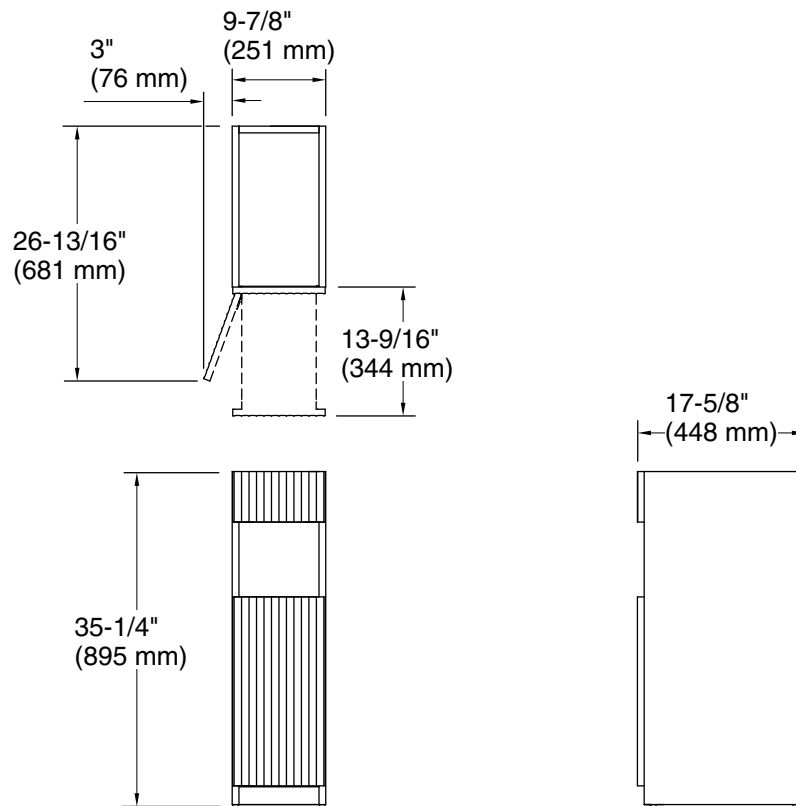

Features

- Slim tower offers space-efficient storage in bathroom
- Slide-out drawer for storing smaller bathroom items within arm's reach
- Open 17-3/4" (450 mm) deep shelf for displaying attractive items such as perfumes or decor
- Bottom storage space conceals larger bathroom items behind a door
- Contemporary cabinetry features unique fluted paneling

Available Colors/Finishes

Color tiles intended for reference only.

Color	Code	Description
-------	------	-------------

	0	White
	DKS	

Technical Information

All product dimensions are nominal.

Notes

Install this product according to the installation guide.