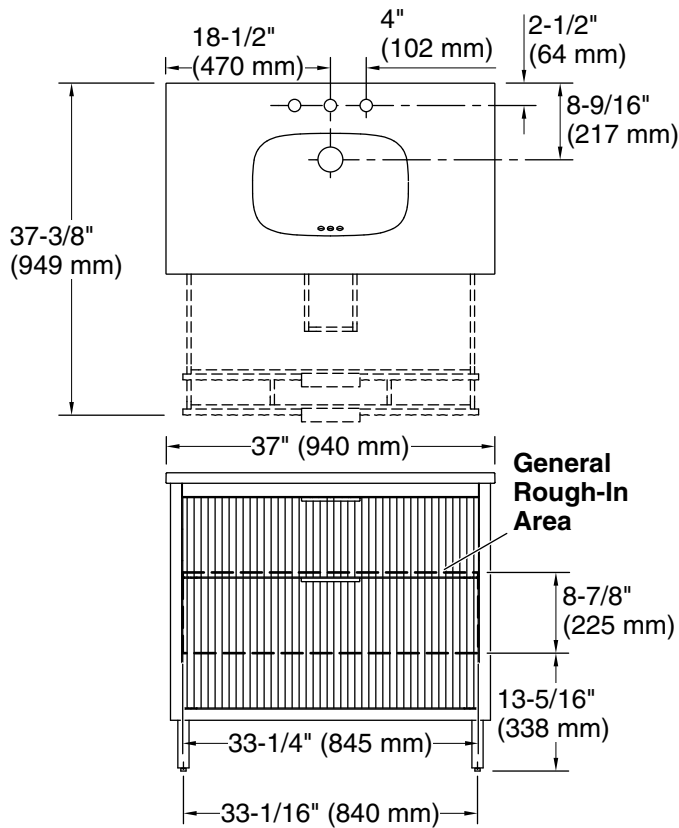

### Features

- Set includes cabinet, precut quartz vanity top, sink, cabinet hardware, and vanity legs
- Contemporary cabinetry features unique fluted paneling
- Two full-extension soft-close drawers with integrated pull handles
- Optional vanity legs give cabinet an elevated look
- Vanity top provides complete overhanging coverage of cabinetry
- Vanity top has 8" (203 mm) widespread faucet holes
- 442007-U Stinson® 20-3/16" (513 mm) rectangular undermount bathroom sink
- Rear drain placement increases vanity cabinet storage space underneath
- Three-hole front overflow
- Pairs with divided drawer organizer and drawer organizer set to sort small items (sold separately)
- Pearl White round feet included on the White vanity and Ebony square feet included on the Dark Steel vanity
- Pure Silver hardware included on the White vanity and Titanium Frosted Black hardware included on the Dark Steel vanity

### Installation

- Wall-hung
- Installation hardware included
- Separate vanity top makes for simplified installation

## Technical Information

All product dimensions are nominal.