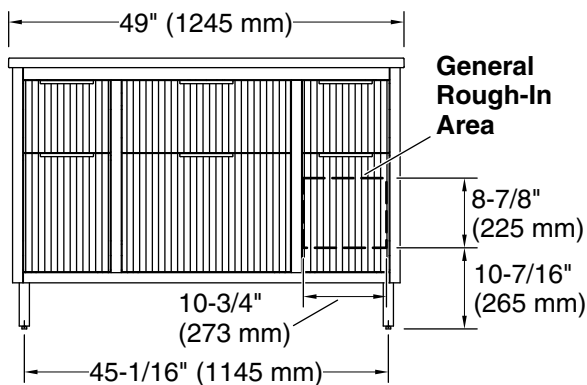

### Features

- Set includes cabinet, precut quartz vanity top, sink, cabinet hardware, and vanity legs
- Contemporary cabinetry features unique fluted paneling
- Six full-extension soft-close drawers with integrated pull handles
- Optional vanity legs give cabinet an elevated look
- Vanity top provides complete overhanging coverage of cabinetry
- Vanity top has 8" (203 mm) widespread faucet holes
- 442007-U Stinson® 20-3/16" (513 mm) rectangular undermount bathroom sink
- Rear drain placement increases vanity cabinet storage space underneath
- Three-hole front overflow
- Pairs with divided drawer organizer and drawer organizer set to sort small items (sold separately)
- Pearl White round feet included on the White vanity and Ebony square feet included on the Dark Steel vanity
- Pure Silver hardware included on the White vanity and Titanium Frosted Black hardware included on the Dark Steel vanity

## Technical Information

All product dimensions are nominal.