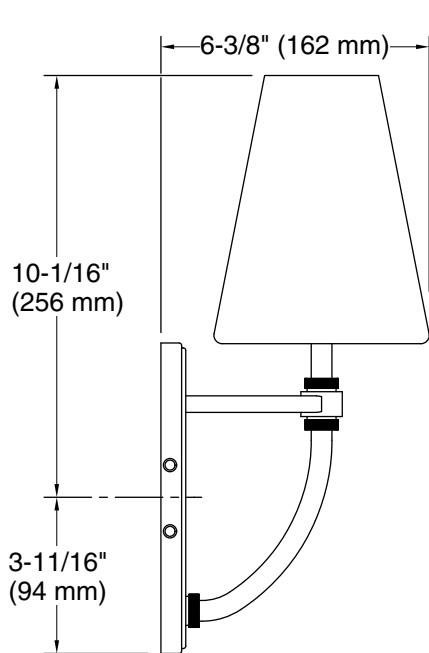

Required Electrical Service

One circuit required.

120 V, 0.5 A, 60 Hz

Technical Information

All product dimensions are nominal.

Material: Steel, Glass

Number of Lights: 1

Lighting Type: Socket-based

Socket Type: E-12 Candelabra

Number of Shades: 1

Shade Type: Frosted Glass

Hanging Type: Non-hanging

Notes

Install this product according to the installation instructions.