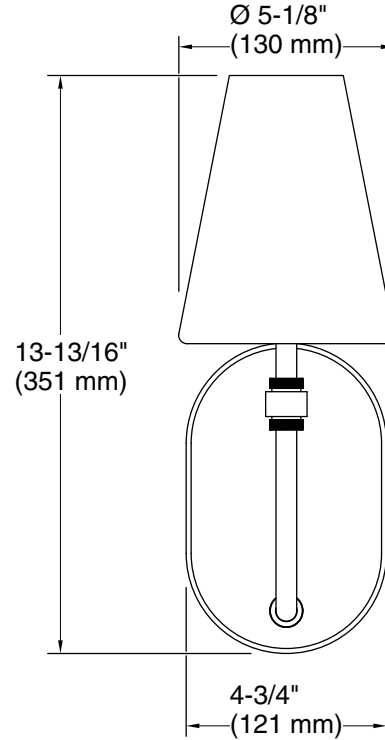

Required Electrical Service

One circuit required.

120 V, 0.5 A, 60 Hz

Technical Information

All product dimensions are nominal.

Material: Steel, Glass

Number of Lights: 1

Lighting Type: Socket-based

Socket Type: E-12 Candelabra

Number of Shades: 1

Shade Type: Frosted Glass

Hanging Type: Non-hanging

Notes

Install this product according to the installation instructions.