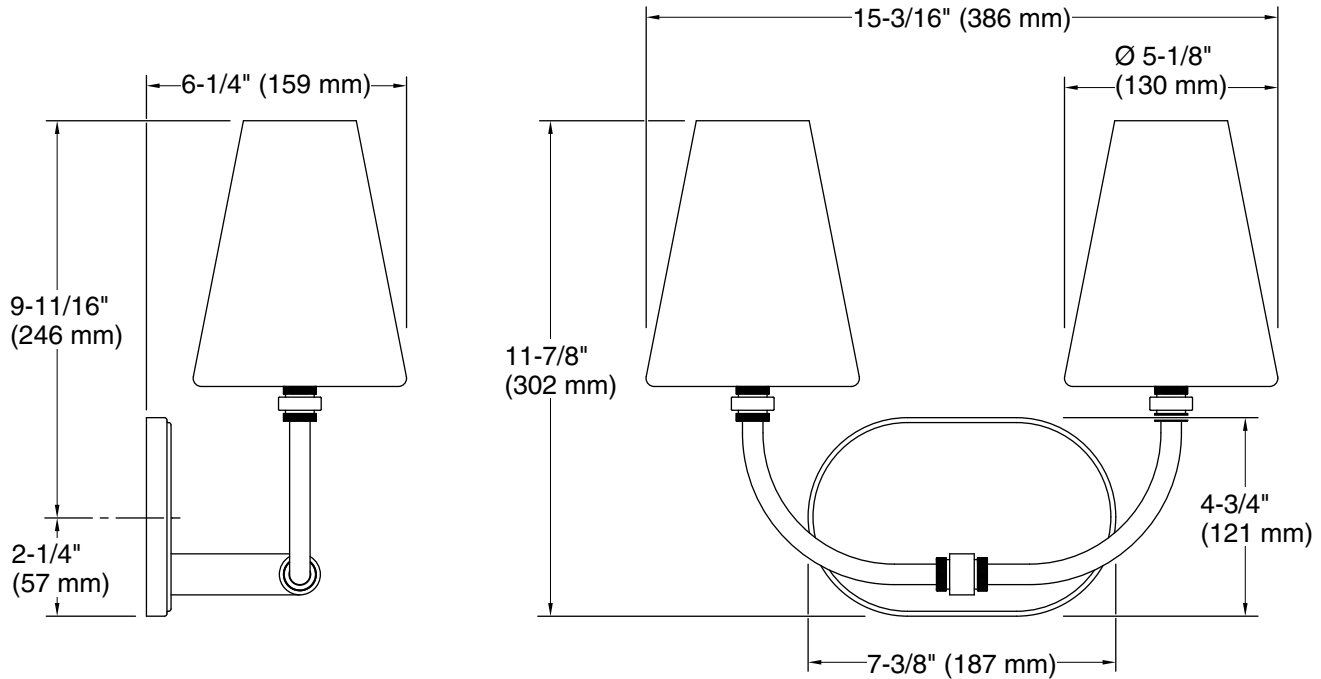

Required Electrical Service

One circuit required.

120 V, 1 A, 60 Hz

Technical Information

All product dimensions are nominal.

Material: Steel, Glass, Aluminum

Number of Lights: 2

Lighting Type: Socket-based

Socket Type: E-12 Candelabra

Number of Shades: 2

Shade Type: Frosted Glass

Hanging Type: Non-hanging

Notes

Install this product according to the installation instructions.