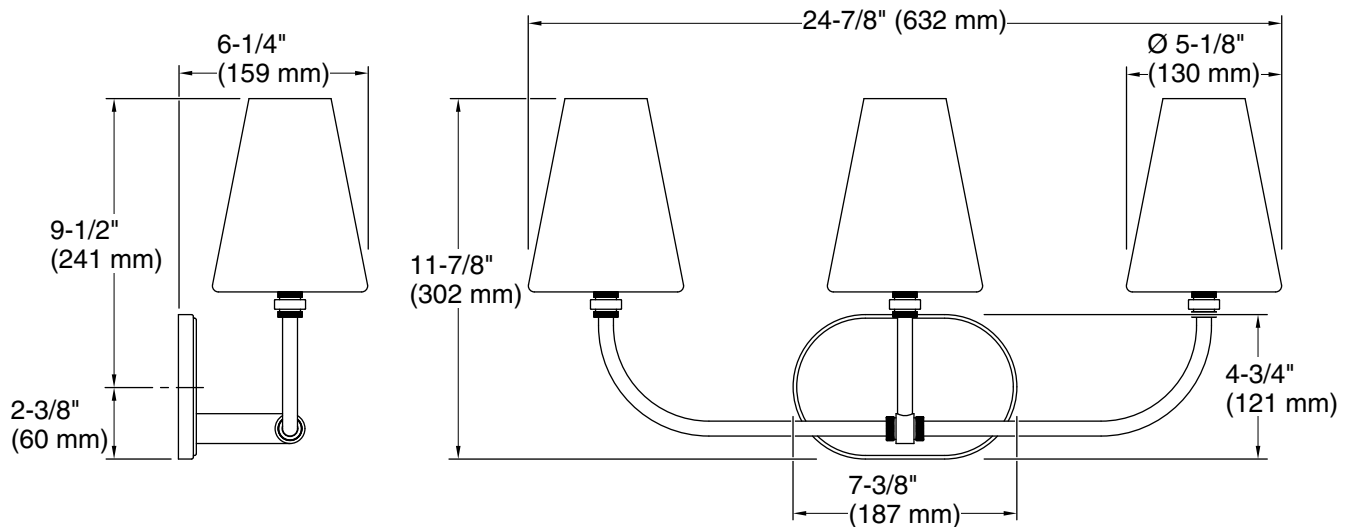

Required Electrical Service

One circuit required.

120 V, 1 A, 60 Hz

Technical Information

All product dimensions are nominal.

Material: Steel, Glass, Aluminum

Number of Lights: 3

Lighting Type: Socket-based

Socket Type: E-12 Candelabra

Number of Shades: 3

Shade Type: Frosted Glass

Hanging Type: Non-hanging

Notes

Install this product according to the installation instructions.