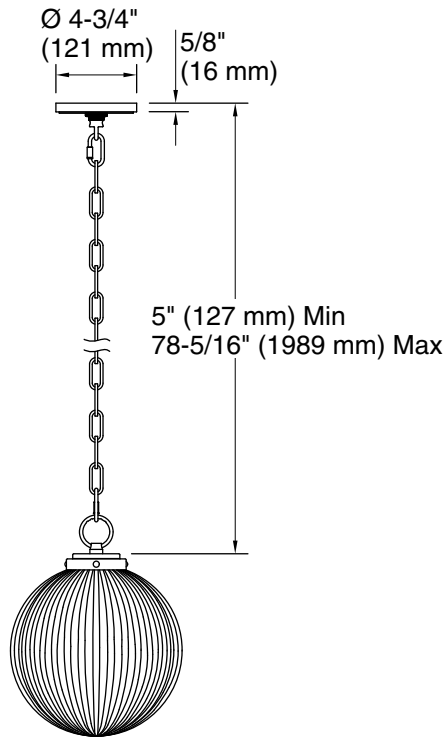

Required Electrical Service

One circuit required.

120 V, 0.5 A, 60 Hz

Technical Information

All product dimensions are nominal.

Material:	Steel, Glass, Brass
Number of Lights:	1
Lighting Type:	Socket-based
Socket Type:	E-26 Medium
Number of Shades:	1
Shade Type:	Clear Glass
Hanging Type:	Chain
Height:	15-11/16" (399 mm) - 89" (2261 mm)

Notes

Install this product according to the installation instructions.