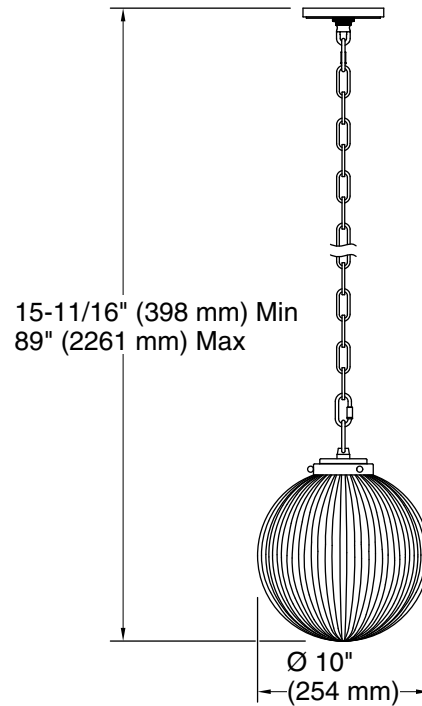

Required Electrical Service

One circuit required.

120 V, 0.5 A, 60 Hz

Technical Information

All product dimensions are nominal.

Material:	Steel, Glass, Brass
Number of Lights:	1
Lighting Type:	Socket-based
Socket Type:	E-26 Medium
Number of Shades:	1
Shade Type:	Clear Glass
Hanging Type:	Chain
Height:	15-11/16" (399 mm) - 89" (2261 mm)

Notes

Install this product according to the installation instructions.