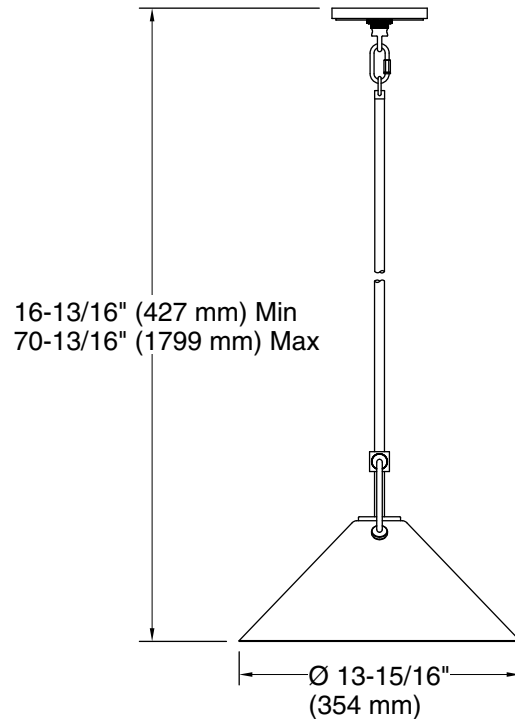

Required Electrical Service

One circuit required.

120 V, 0.833 A, 60 Hz

Technical Information

All product dimensions are nominal.

Material:	Steel, Glass, Brass, Aluminum
Number of Lights:	1
Lighting Type:	Socket-based
Socket Type:	E-26 Medium
Number of Shades:	1
Shade Type:	Frosted Glass
Hanging Type:	Downrod
Downrod Detail:	2 x 18" (457 mm), 1 x 12" (305 mm), 1 x 6" (152 mm), 1 x 3" (76 mm)
Height:	16-13/16" (427 mm) - 70-13/16" (1798 mm)

Notes

Install this product according to the installation instructions.