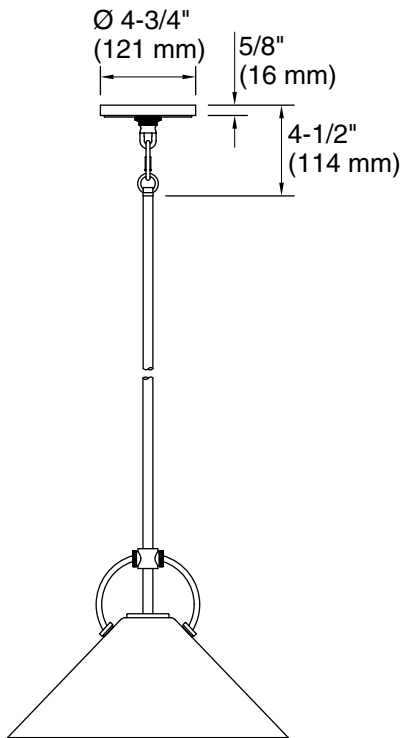

Required Electrical Service

One circuit required.

120 V, 0.833 A, 60 Hz

Technical Information

All product dimensions are nominal.

Material:	Steel, Glass, Brass, Aluminum
Number of Lights:	1
Lighting Type:	Socket-based
Socket Type:	E-26 Medium
Number of Shades:	1
Shade Type:	Frosted Glass
Hanging Type:	Downrod
Downrod Detail:	2 x 18" (457 mm), 1 x 12" (305 mm), 1 x 6" (152 mm), 1 x 3" (76 mm)
Height:	16-13/16" (427 mm) - 70-13/16" (1798 mm)

Notes

Install this product according to the installation instructions.