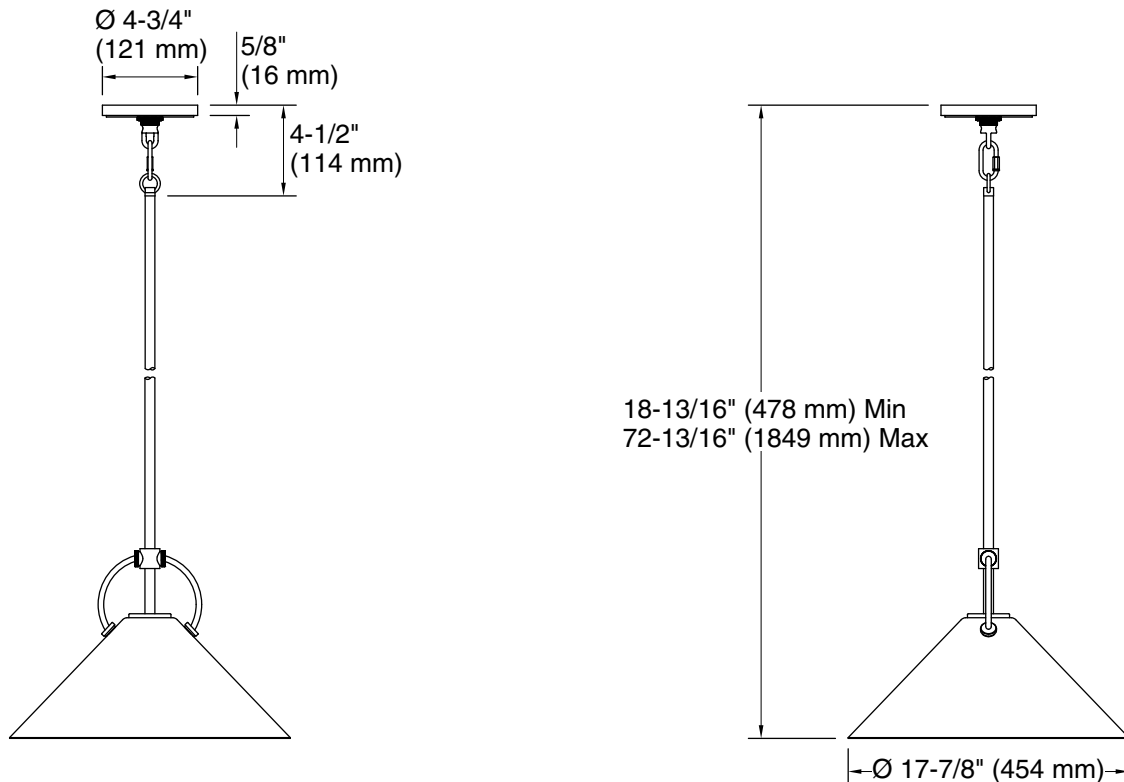

Required Electrical Service

One circuit required.

120 V, 0.833 A, 60 Hz

Technical Information

All product dimensions are nominal.

Material:	Steel, Glass, Brass, Aluminum
Number of Lights:	1
Lighting Type:	Socket-based
Socket Type:	E-26 Medium
Number of Shades:	1
Shade Type:	Frosted Glass
Hanging Type:	Downrod
Downrod Detail:	2 x 18" (457 mm), 1 x 12" (305 mm), 1 x 6" (152 mm), 1 x 3" (76 mm)
Height:	18-13/16" (478 mm) - 72-13/16" (1850 mm)

Notes

Install this product according to the installation instructions.