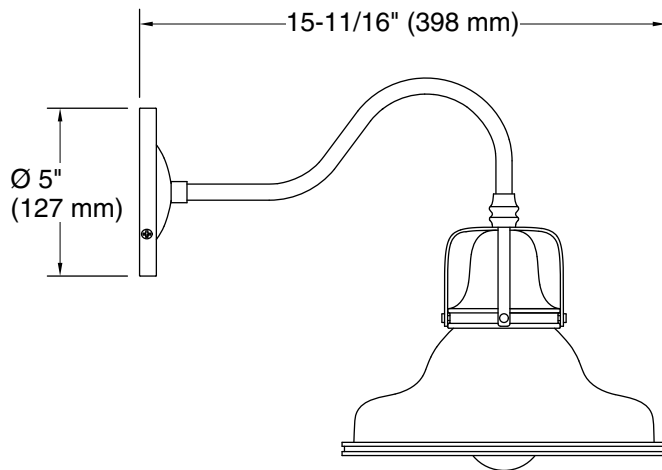

Required Electrical Service

One dedicated circuit required.

Lights: 120 V, 0.833 A, 60 Hz

Technical Information

All product dimensions are nominal.

Material: Steel, Aluminum

Number of Lights: 1

Lighting Type: Socket-based

Socket Type: E-26 Medium

Number of Shades: 1

Shade Type: Metal

Hanging Type: Non-hanging

Electrical component rating: Socket Rating: 60 Hz, 100 W