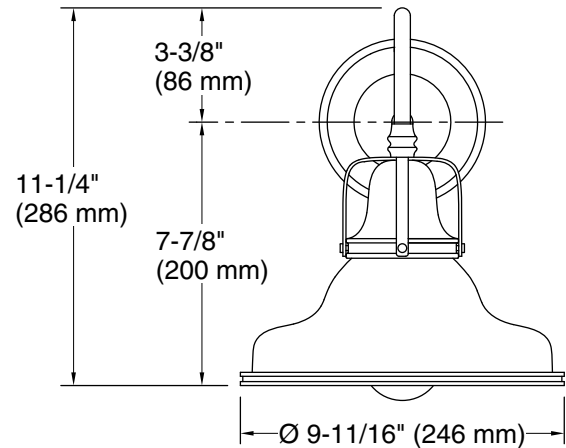

Required Electrical Service

One dedicated circuit required.

Lights: 120 V, 0.833 A, 60 Hz

Technical Information

All product dimensions are nominal.

Material: Steel, Aluminum

Number of Lights: 1

Lighting Type: Socket-based

Socket Type: E-26 Medium

Number of Shades: 1

Shade Type: Metal

Hanging Type: Non-hanging

Electrical component rating: Socket Rating: 60 Hz, 100 W