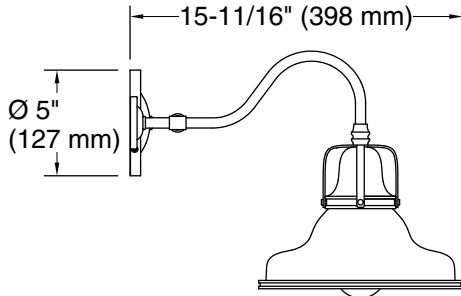

Required Electrical Service

One dedicated circuit required.

Lights: 120 V, 1.666 A, 60 Hz

Technical Information

All product dimensions are nominal.

Material: Steel, Aluminum

Number of Lights: 2

Lighting Type: Socket-based

Socket Type: E-26 Medium

Number of Shades: 2

Shade Type: Metal

Hanging Type: Non-hanging

Electrical component rating: Socket Rating: 60 Hz, 100 W