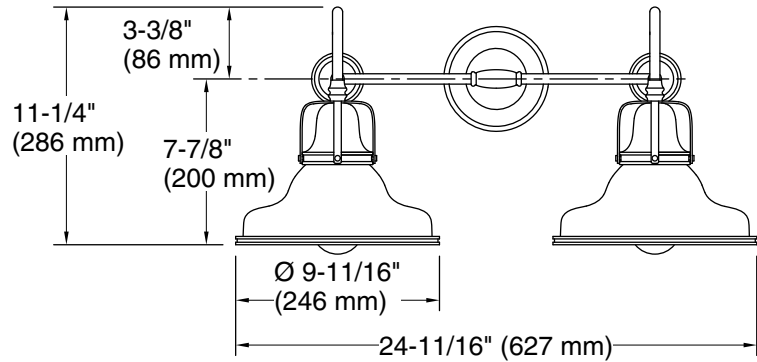

Required Electrical Service

One dedicated circuit required.

Lights: 120 V, 1.666 A, 60 Hz

Technical Information

All product dimensions are nominal.

Material: Steel, Aluminum

Number of Lights: 2

Lighting Type: Socket-based

Socket Type: E-26 Medium

Number of Shades: 2

Shade Type: Metal

Hanging Type: Non-hanging

Electrical component rating: Socket Rating: 60 Hz, 100 W