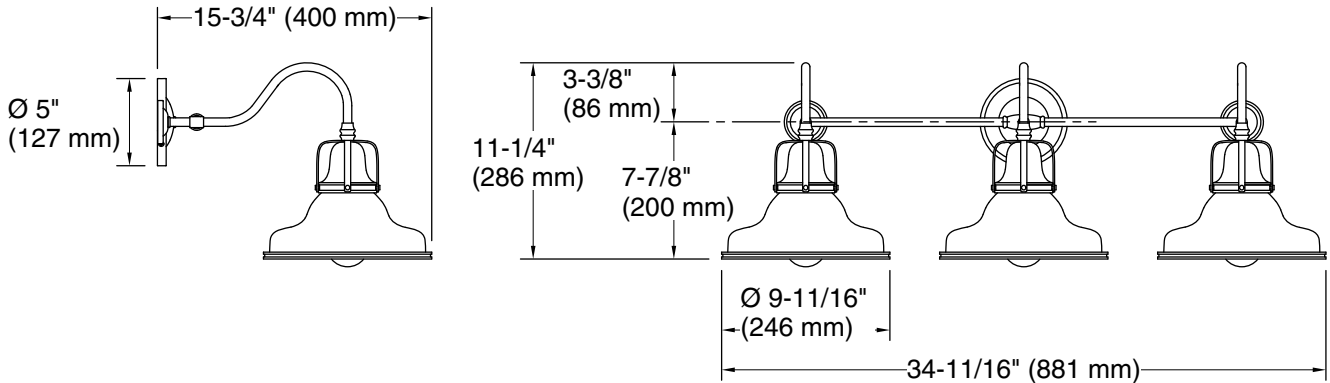

Required Electrical Service

One circuit required.

Lights: 120 V, 2.5 A, 60 Hz

Technical Information

All product dimensions are nominal.

Material: Steel, Aluminum

Number of Lights: 3

Lighting Type: Socket-based

Socket Type: E-26 Medium

Number of Shades: 3

Shade Type: Metal

Hanging Type: Non-hanging

Electrical component rating: Socket Rating: 60 Hz, 100 W