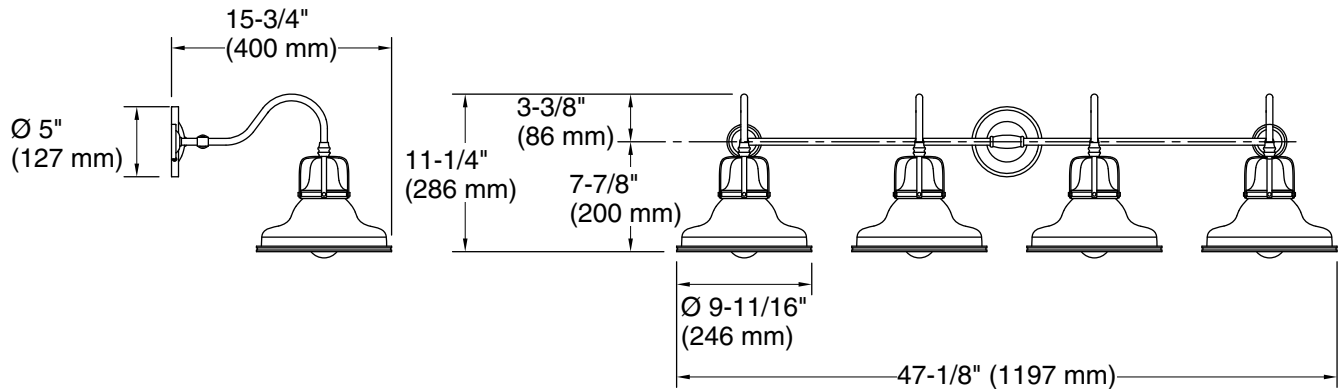

Required Electrical Service

One circuit required.

Lights: 120 V, 3.333 A, 60 Hz

Technical Information

All product dimensions are nominal.

Material: Steel, Aluminum

Number of Lights: 4

Lighting Type: Socket-based

Socket Type: E-26 Medium

Number of Shades: 4

Shade Type: Metal

Hanging Type: Non-hanging

Electrical component rating: Socket Rating: 60 Hz, 100 W