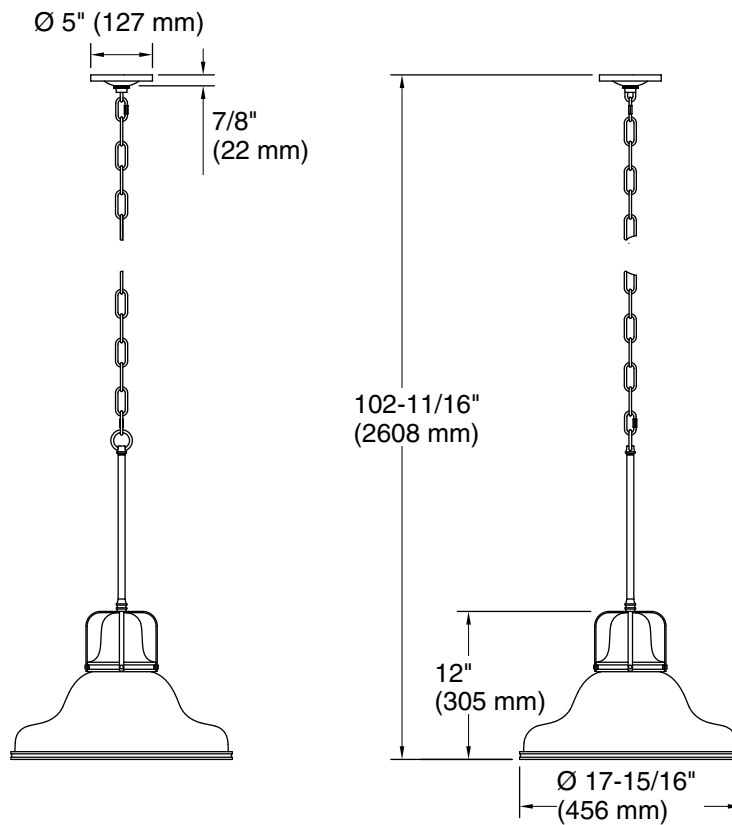

Required Electrical Service

One circuit required.

Lights: 120 V, 1.5 A, 60 Hz

Technical Information

All product dimensions are nominal.

Material: Steel, Aluminum

Number of Lights: 3

Lighting Type: Socket-based

Socket Type: E-26 Medium

Number of Shades: 1

Shade Type: Metal

Hanging Type: Chain

Height: 30-5/16" (770 mm) -
99-9/16" (2529 mm)

Electrical component rating: Socket Rating: 60 Hz, 60 W