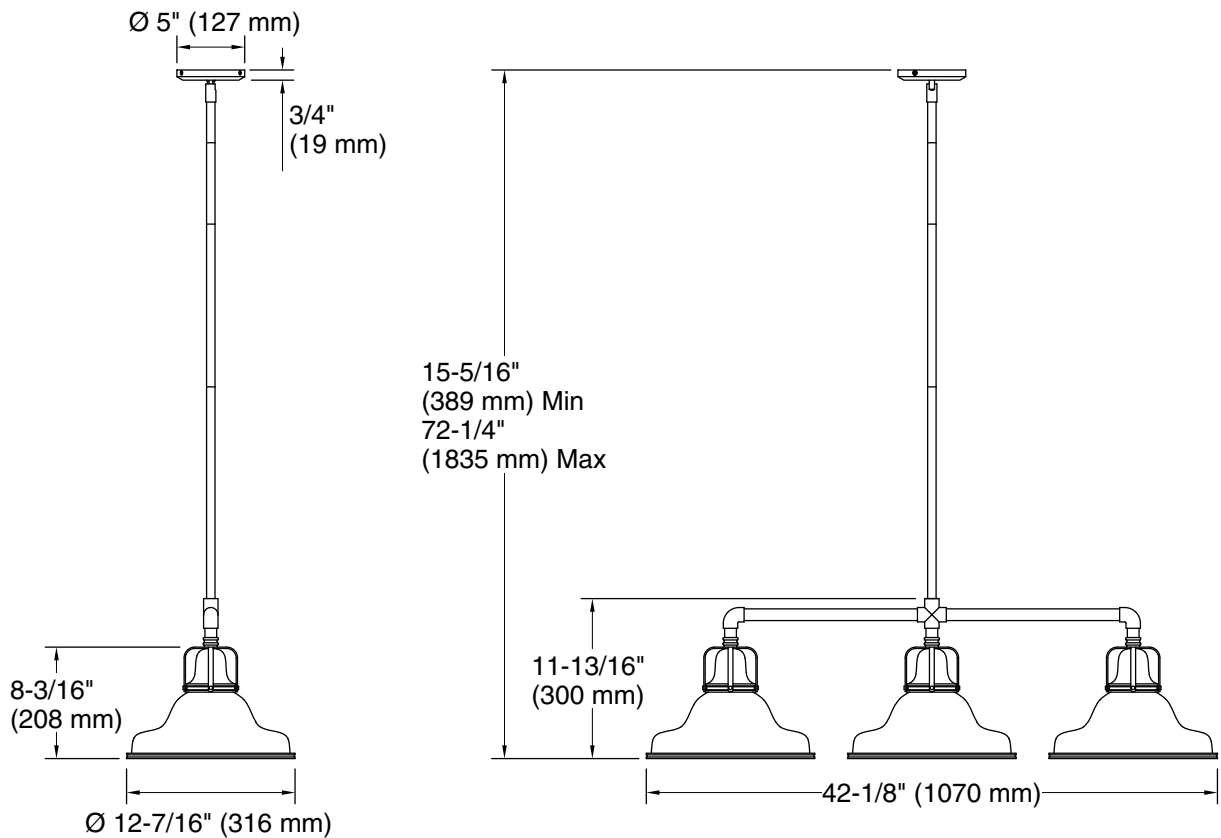

Required Electrical Service

One circuit required.

Lights: 120 V, 2.5 A, 60 Hz

Technical Information

All product dimensions are nominal.

Material: Steel, Aluminum, Zinc

Number of Lights: 3

Lighting Type: Socket-based

Socket Type: E-26 Medium

Number of Shades: 3

Shade Type: Metal

Hanging Type: Downrod

Downrod Detail: 1 x 3" (76 mm), 1 x 6" (152 mm), 1 x 12" (305 mm), 2 x 18" (457 mm)

Height: 15-1/4" (388 mm) - 72-1/4" (1835 mm)

Electrical component rating: Socket Rating: 60 Hz, 100 W