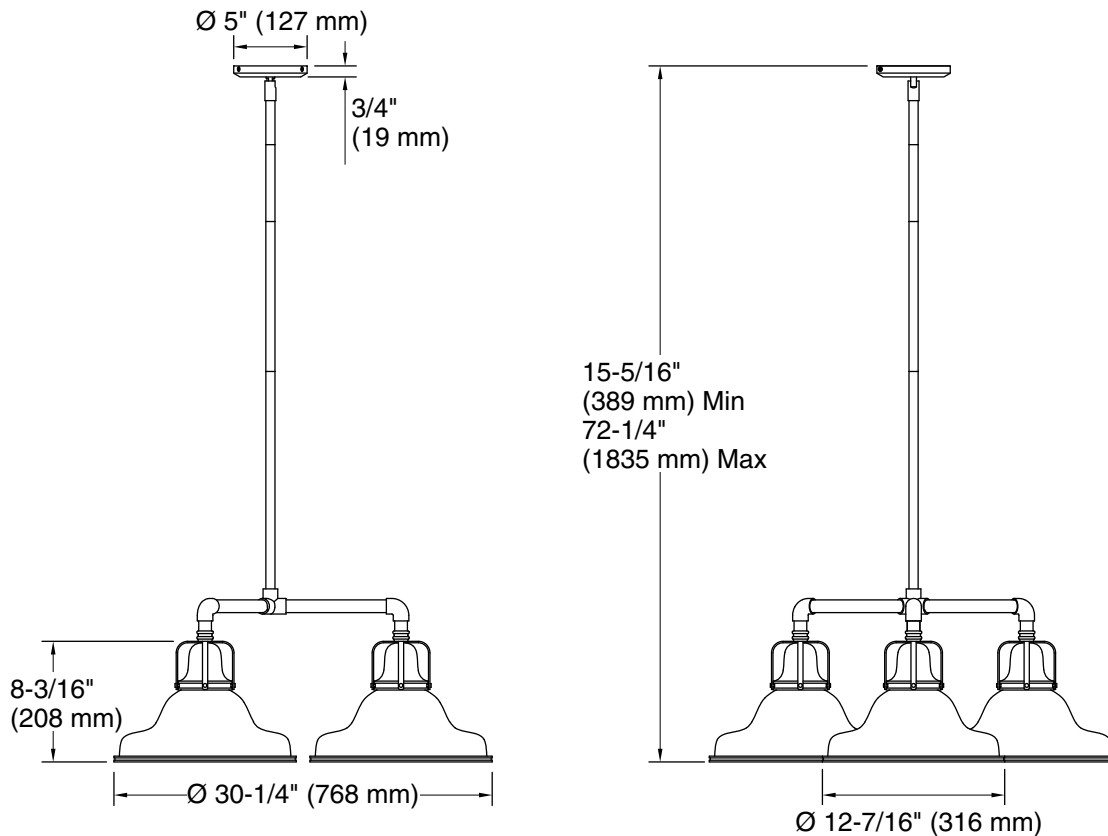

Required Electrical Service

One circuit required.

Lights: 120 V, 2.5 A, 60 Hz

Technical Information

All product dimensions are nominal.

Material: Steel, Aluminum, Zinc

Number of Lights: 3

Lighting Type: Socket-based

Socket Type: E-26 Medium

Number of Shades: 3

Shade Type: Metal

Hanging Type: Downrod

Downrod Detail: 1 x 3" (76 mm), 1 x 6" (152 mm), 1 x 12" (305 mm), 2 x 18" (457 mm)

Height: 15-1/4" (388 mm) - 72-1/4" (1835 mm)

Electrical component rating: Socket Rating: 60 Hz, 100 W